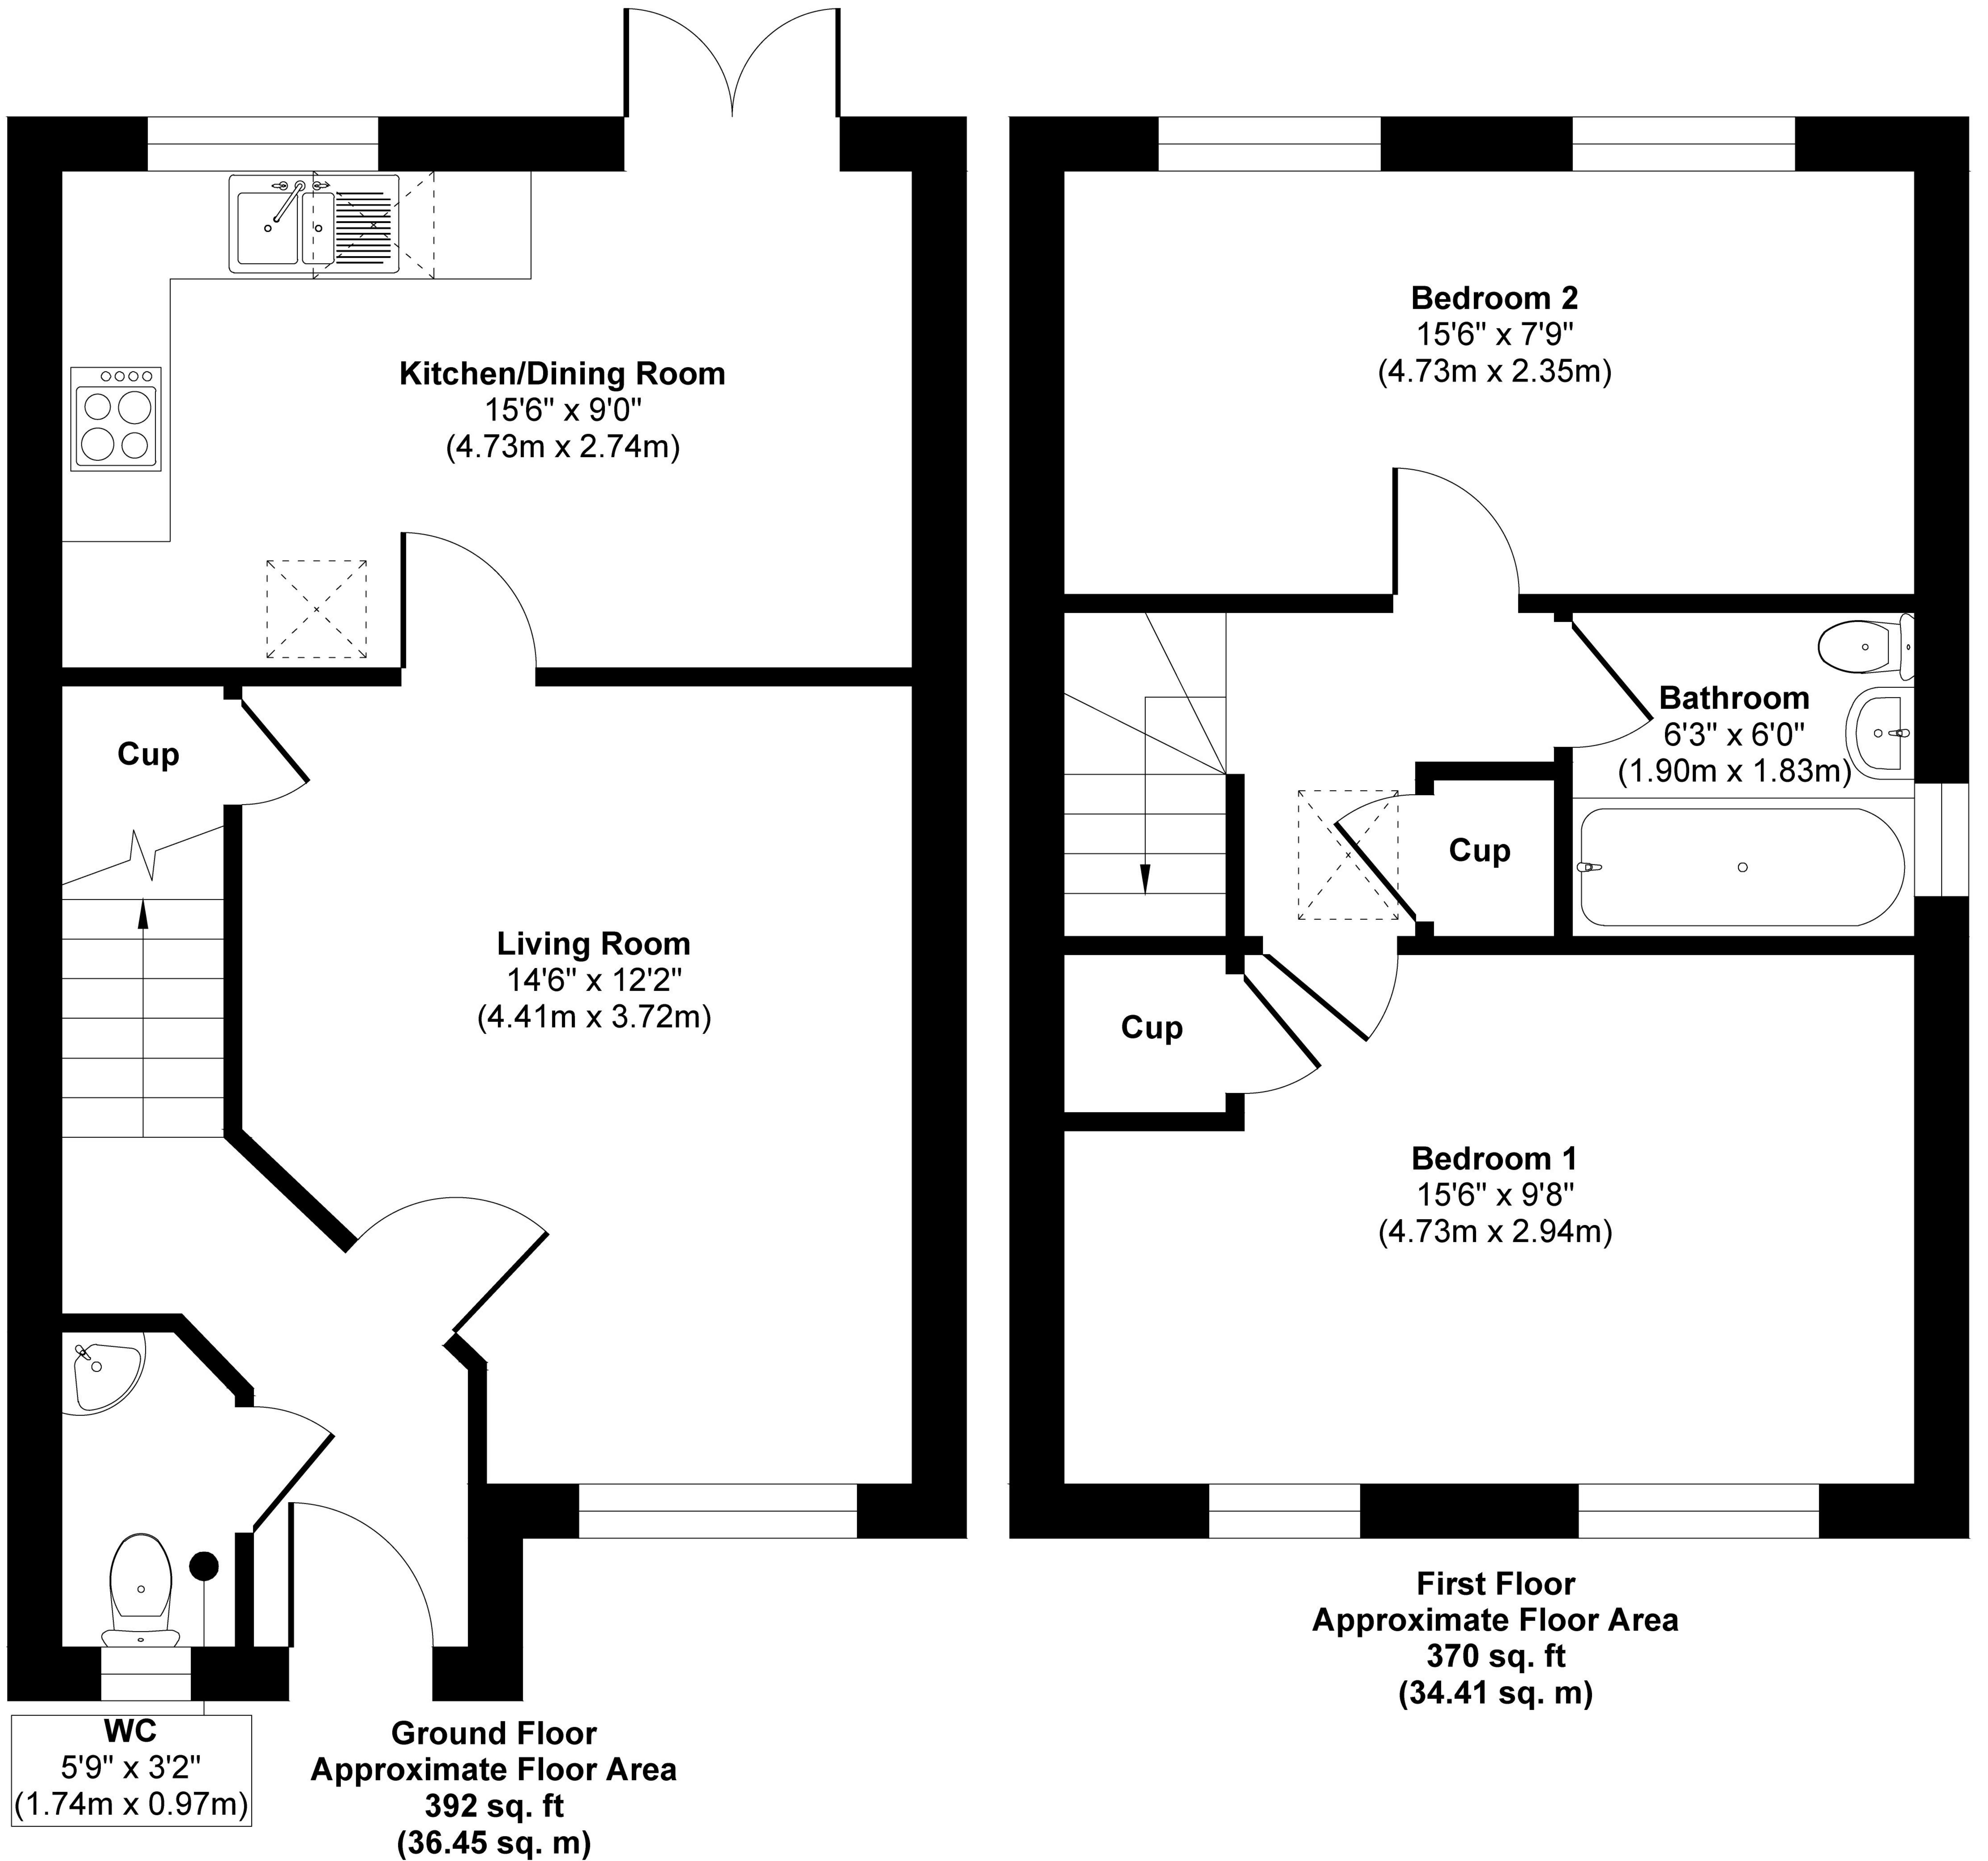

The Hopton

Approx. Gross Internal Floor Area 762 sq. ft / 70.87 sq. m

Illustration for identification purposes only, measurements are approximate, not to scale.

Produced by Elements Property