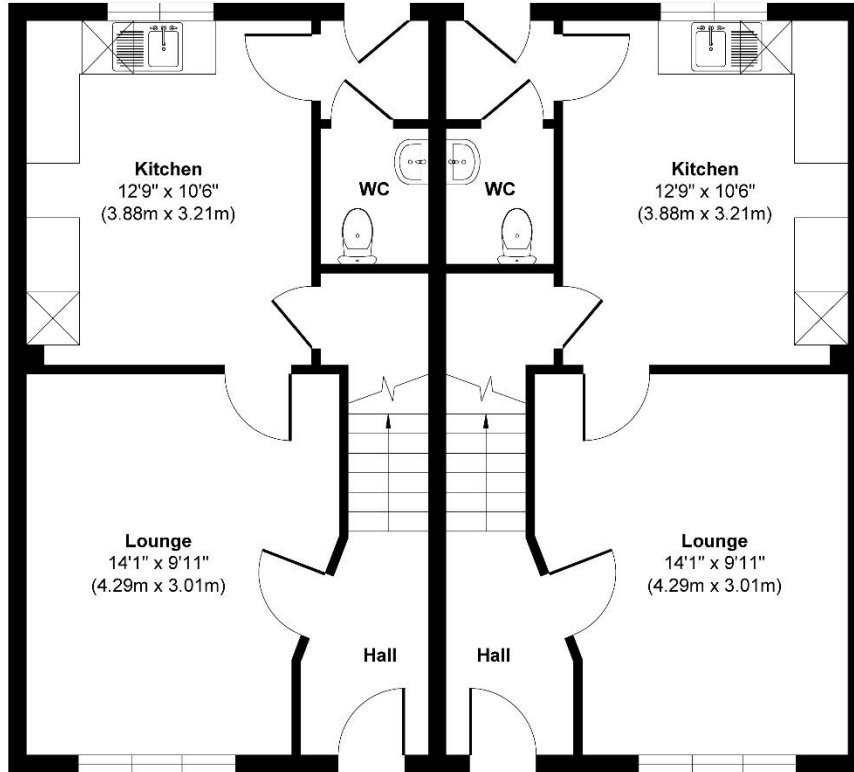

Plots 67 & 68 St Edmunds Park, Hunstanton

Ground Floor (67)
Approximate Floor Area
 402 sq. ft
 (37.37 sq. m)

Ground Floor (68)
Approximate Floor Area
 402 sq. ft
 (37.37 sq. m)

First Floor (67)
Approximate Floor Area
 402 sq. ft
 (37.37 sq. m)

First Floor (68)
Approximate Floor Area
 402 sq. ft
 (37.37 sq. m)

Approx. Gross Internal Floor Area 1608 sq. ft / 149.48 sq. m

Illustration for identification purposes only, measurements are approximate, not to scale.