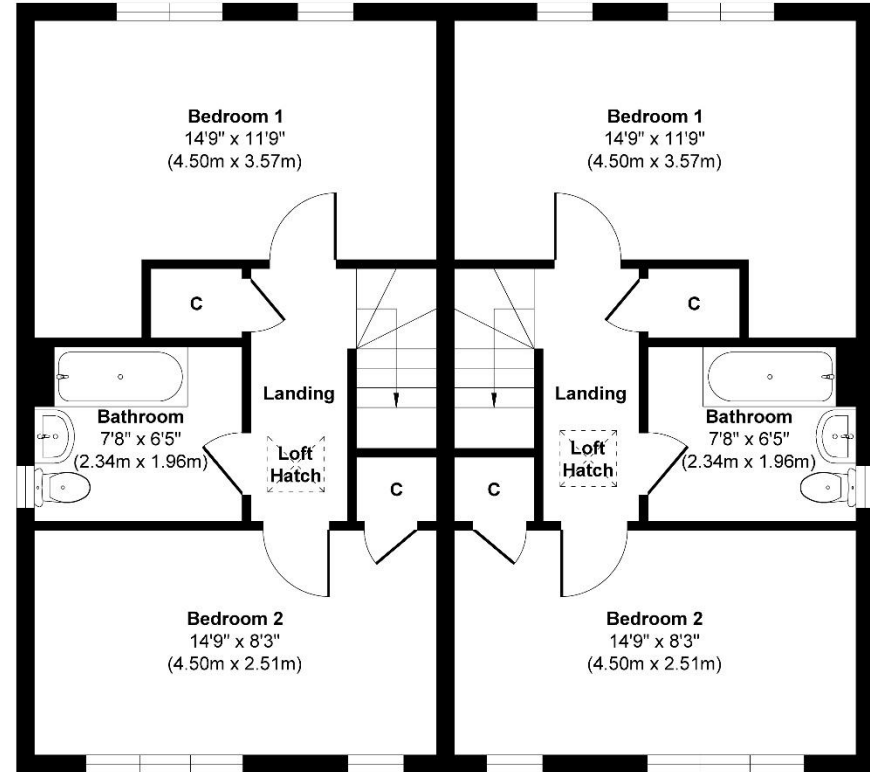

Plots 67 & 68 St Edmunds Park, Hunstanton

Ground Floor (67)
Approximate Floor Area
 402 sq. ft
 (37.37 sq. m)

Ground Floor (68)
Approximate Floor Area
 402 sq. ft
 (37.37 sq. m)

First Floor (67)
Approximate Floor Area
 402 sq. ft
 (37.37 sq. m)

First Floor (68)
Approximate Floor Area
 402 sq. ft
 (37.37 sq. m)

Approx. Gross Internal Floor Area 1608 sq. ft / 149.48 sq. m

Illustration for identification purposes only, measurements are approximate, not to scale.