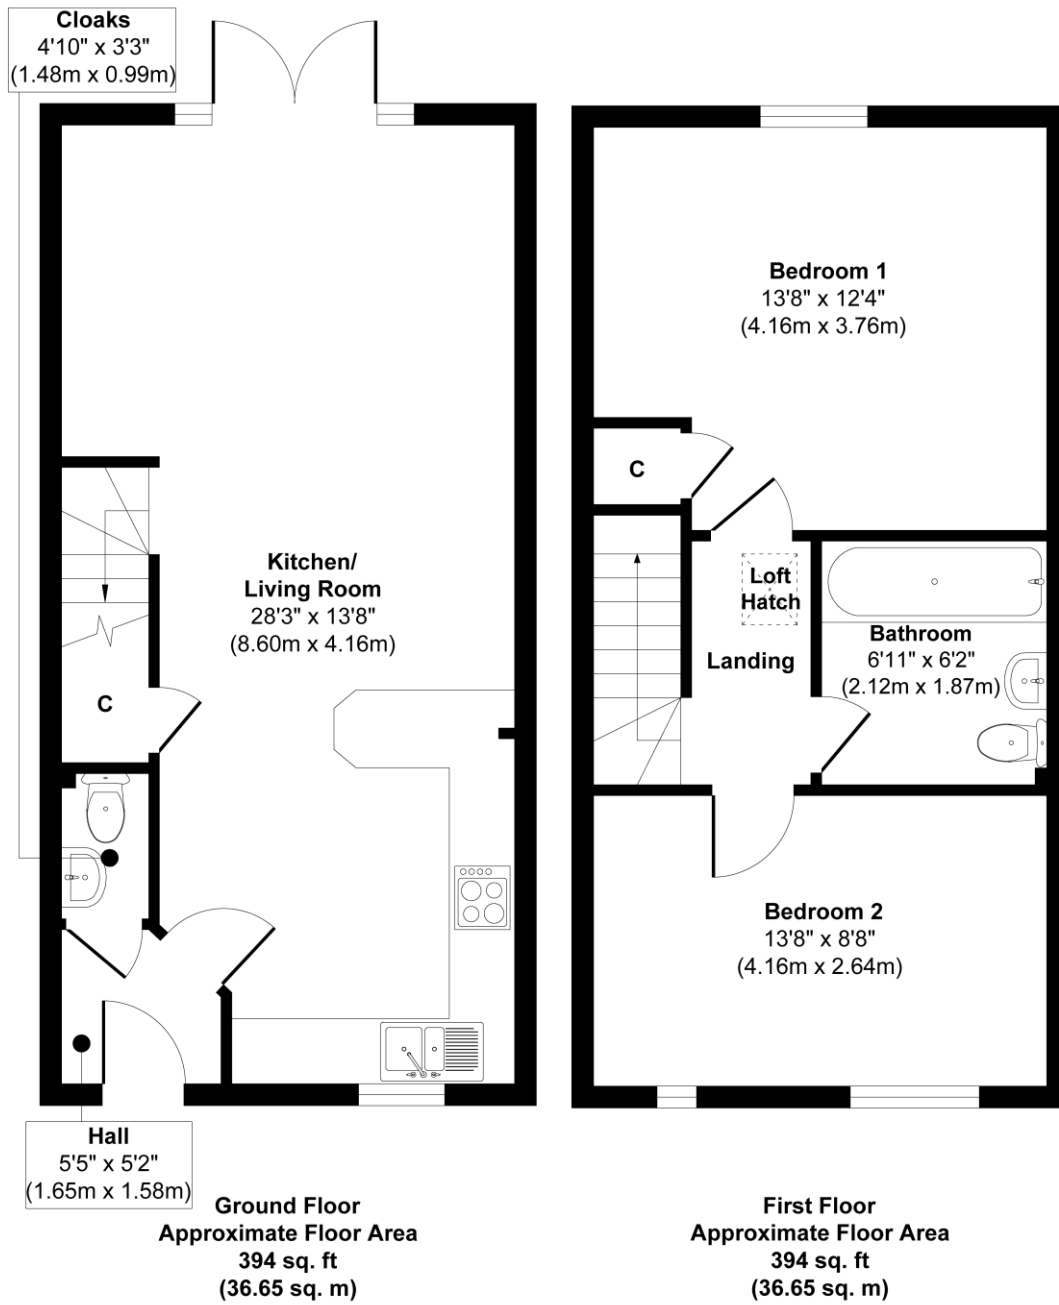

2 Beds Chatteris

Approx. Gross Internal Floor Area 788 sq. ft / 73.30 sq. m

Illustration for identification purposes only, measurements are approximate, not to scale.
Produced by Elements Property