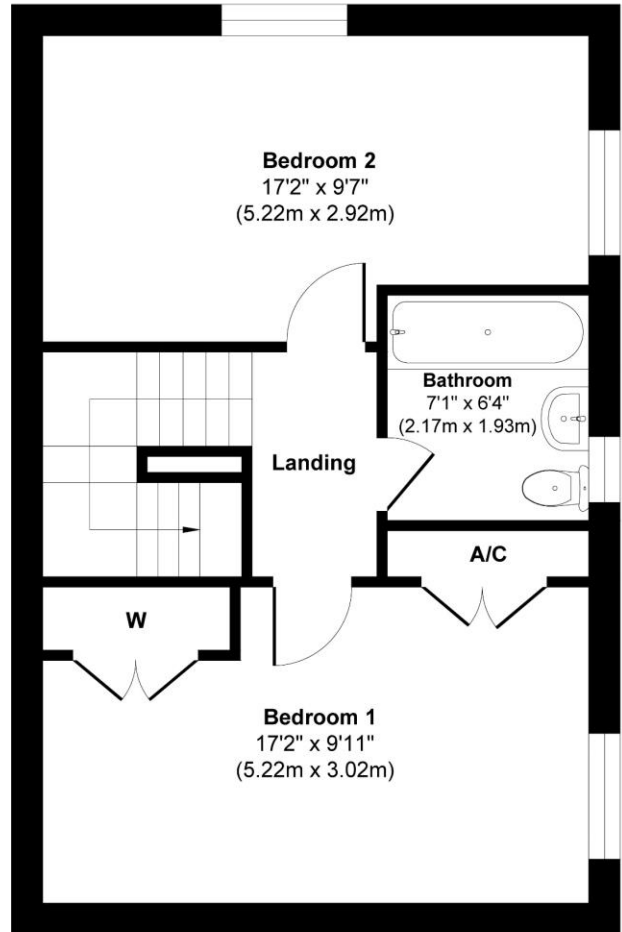

# plot 72-72 Soham

**Ground Floor**  
Approximate Floor Area  
465 sq. ft  
(43.27 sq. m)

**First Floor**  
Approximate Floor Area  
465 sq. ft  
(43.27 sq. m)

**Approx. Gross Internal Floor Area 930 sq. ft / 86.54 sq. m**

Illustration for identification purposes only, measurements are approximate, not to scale.

Produced by Elements Property