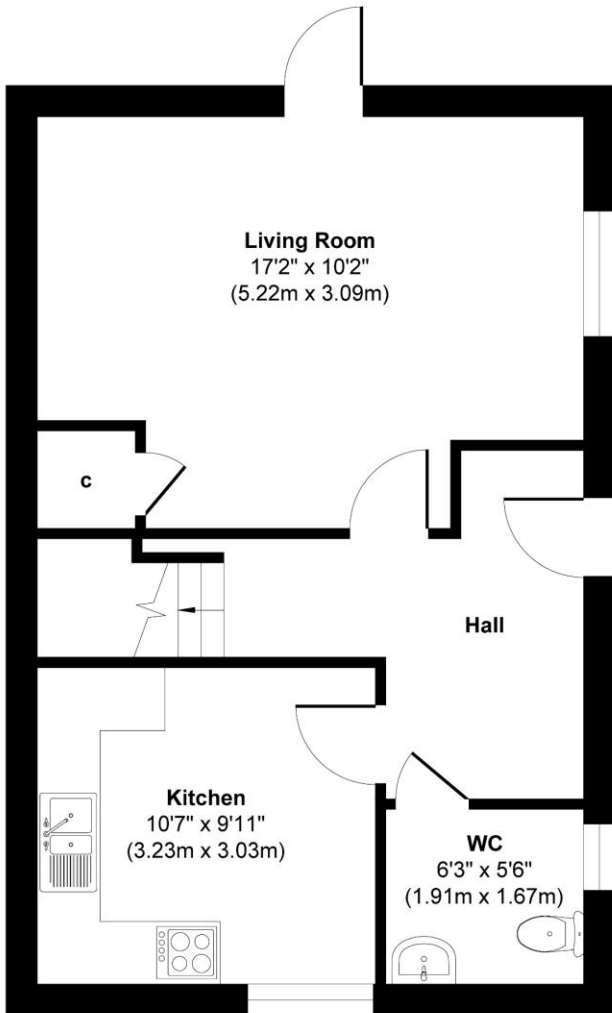

# plot 72-72 Soham

**Ground Floor**  
Approximate Floor Area  
465 sq. ft  
(43.27 sq. m)

**First Floor**  
Approximate Floor Area  
465 sq. ft  
(43.27 sq. m)

**Approx. Gross Internal Floor Area 930 sq. ft / 86.54 sq. m**

Illustration for identification purposes only, measurements are approximate, not to scale.

Produced by Elements Property