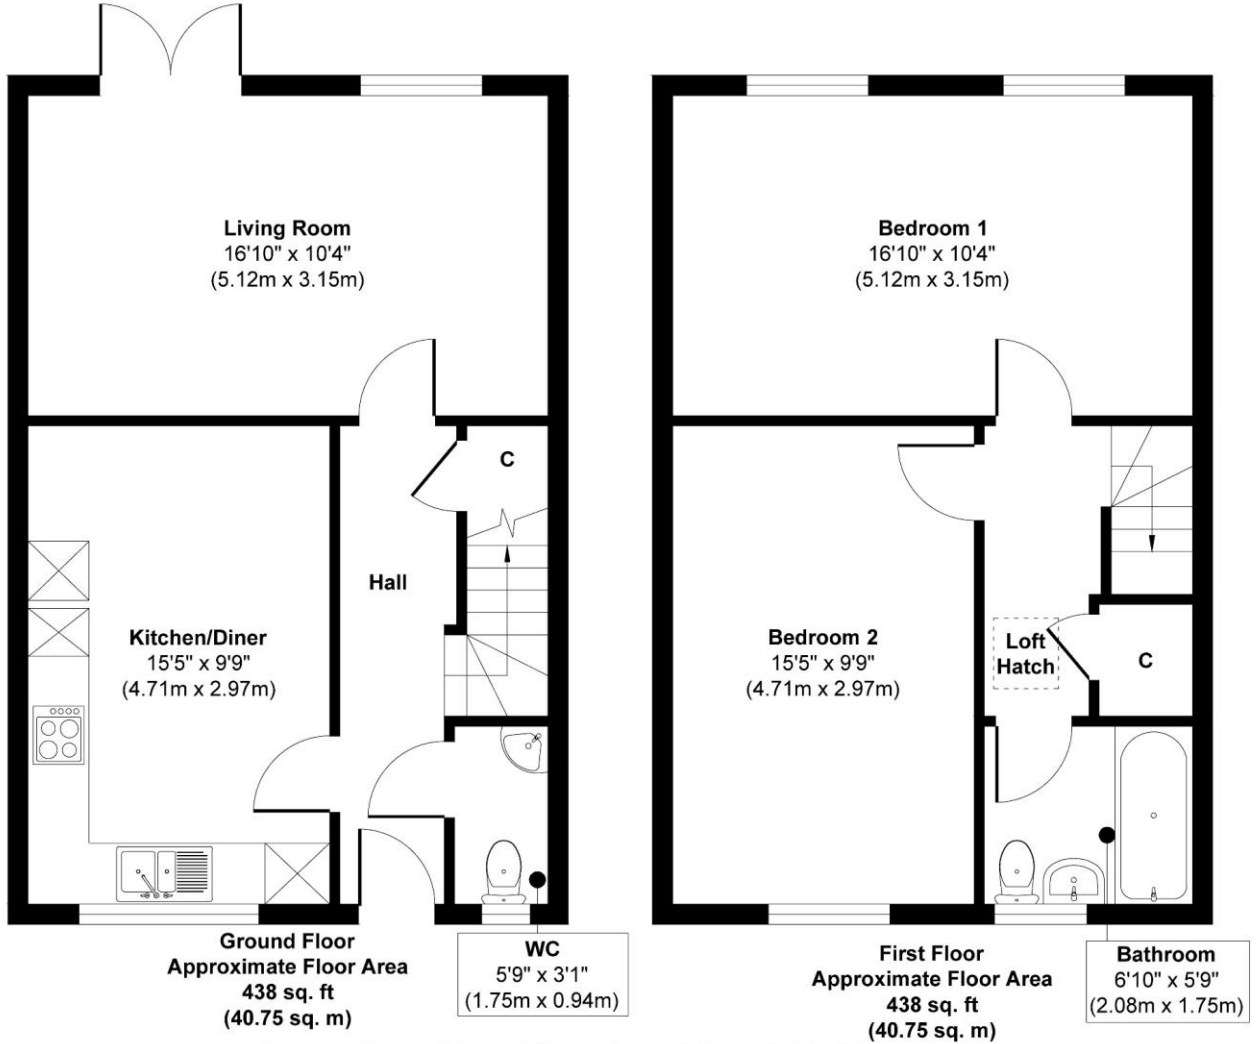

Chedgrave

Approx. Gross Internal Floor Area 876 sq. ft / 81.50 sq. m

Illustration for identification purposes only, measurements are approximate, not to scale.
Produced by Elements Property