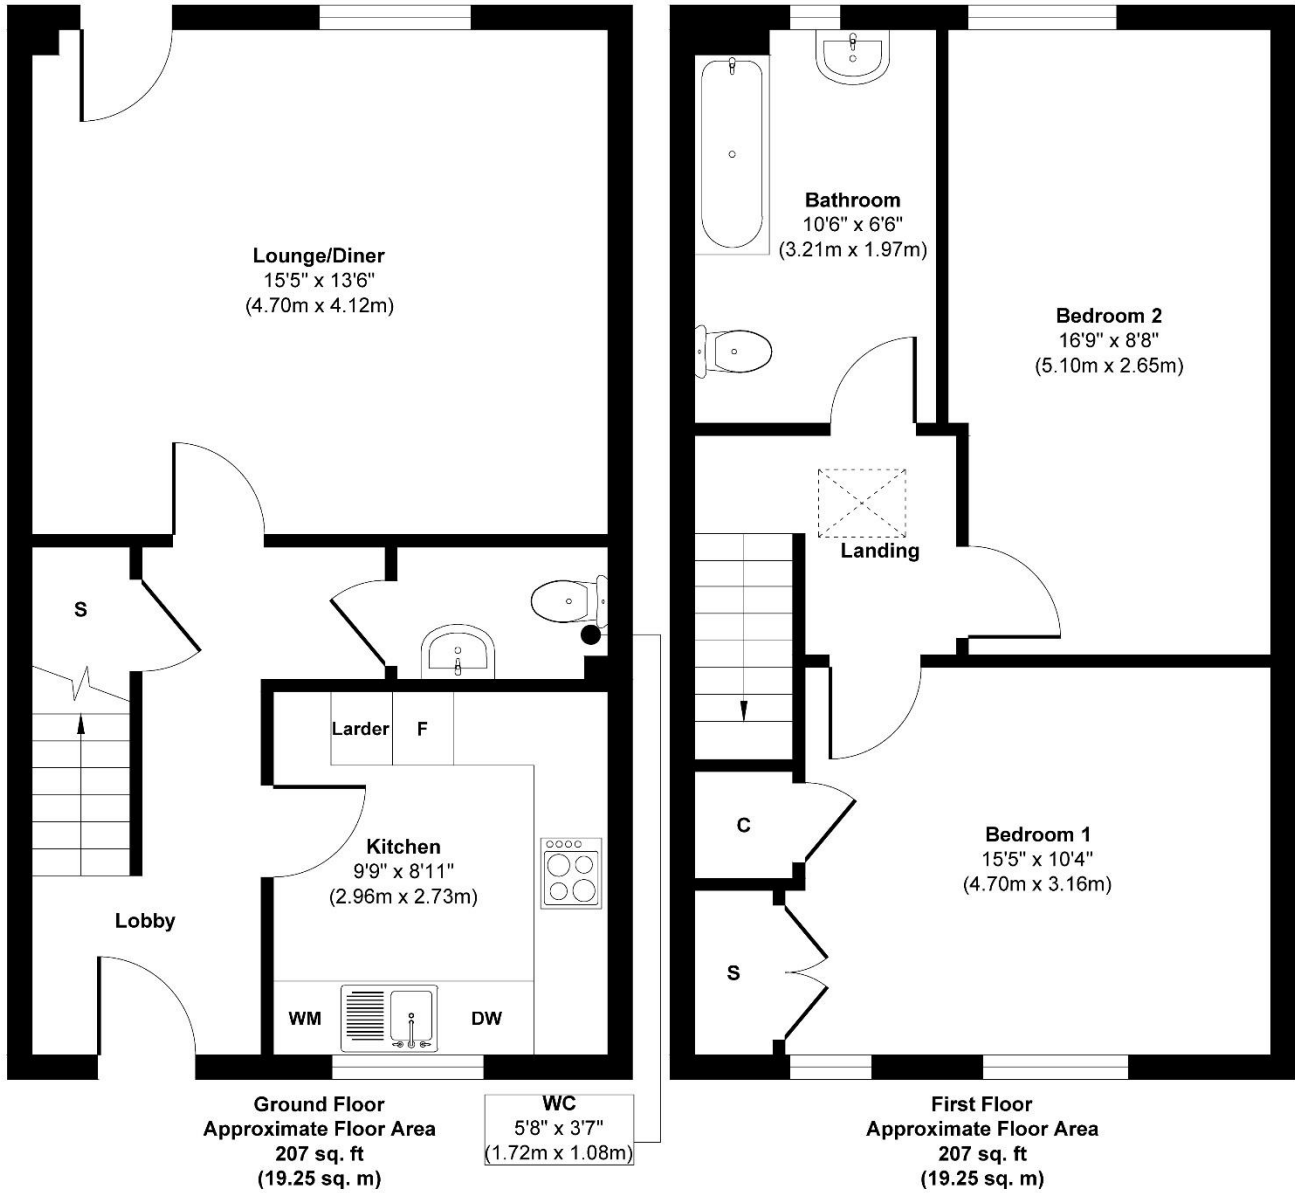

2SDH

Approx. Gross Internal Floor Area 414 sq. ft / 38.50 sq. m

Illustration for identification purposes only, measurements are approximate, not to scale.

Produced by Elements Property