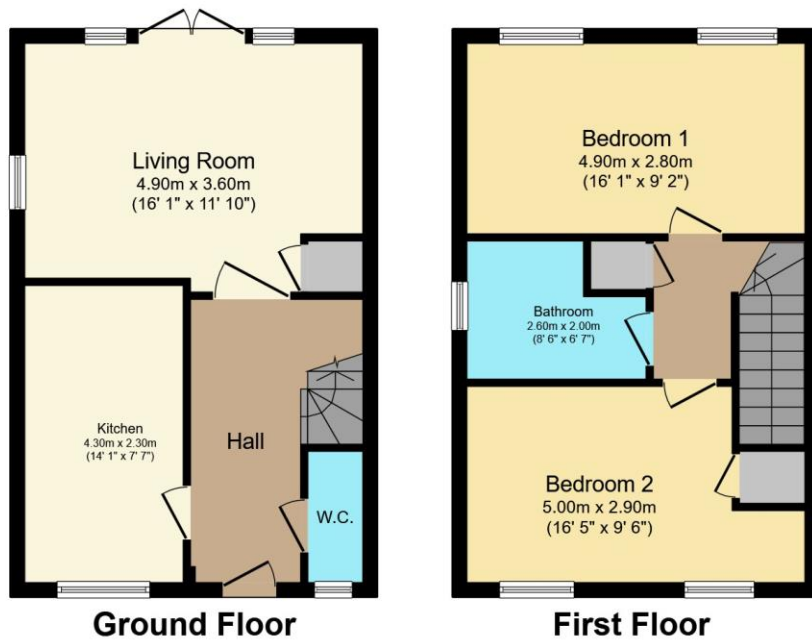

Total floor area 76.4 sq.m. (823 sq.ft.) approx

This floor plan is for illustrative purposes only. It is not drawn to scale. Any measurements, floor areas (including any total floor area), openings and orientation are approximate. No details are guaranteed, they cannot be relied upon for any purpose and they do not form part of any agreement. No liability is taken for any error, omission or misstatement. A party must rely upon its own inspection(s).
Powered by www.focalagent.com