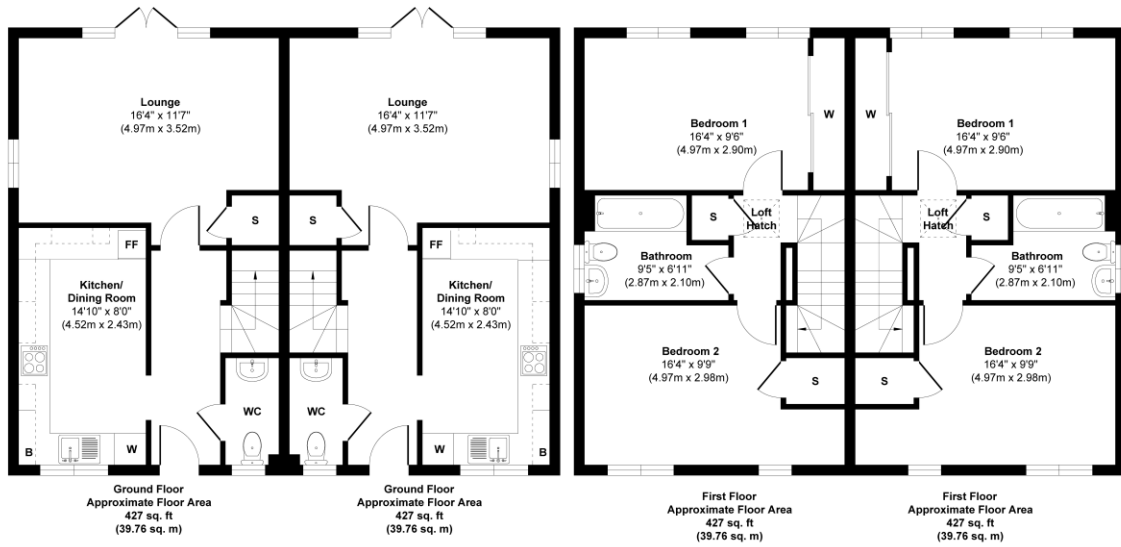

2BH Hopton

Approx. Gross Internal Floor Area 1708 sq. ft / 159.04 sq. m