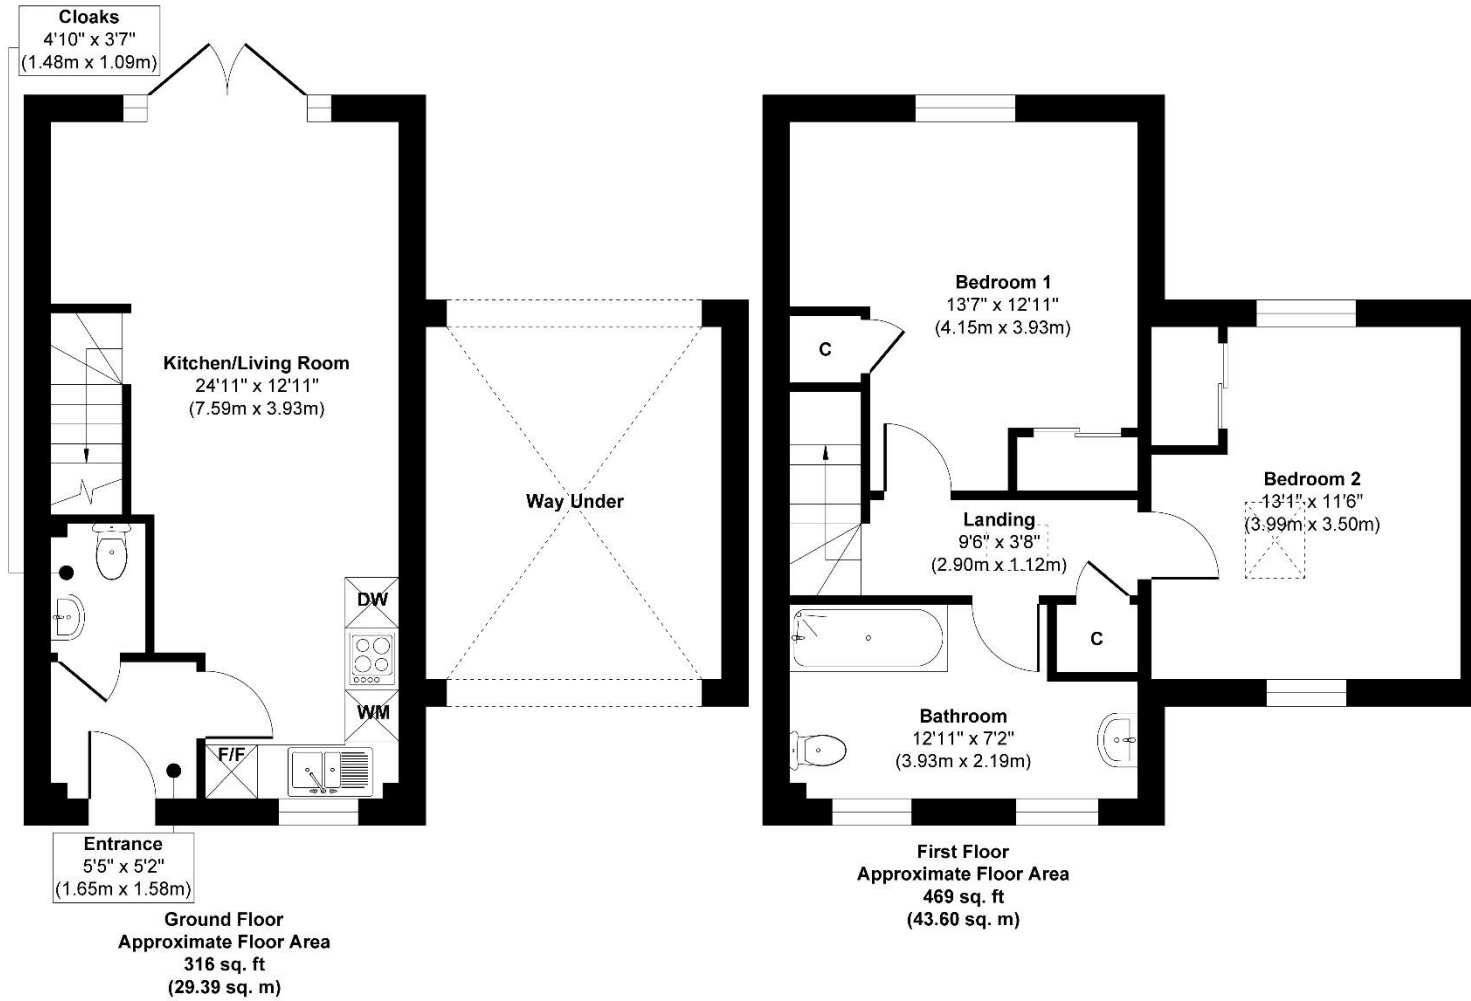

Paddock Grange - 2 Bed

Approx. Gross Internal Floor Area 785 sq. ft / 72.99 sq. m

Illustration for identification purposes only, measurements are approximate, not to scale.

Produced by Elements Property