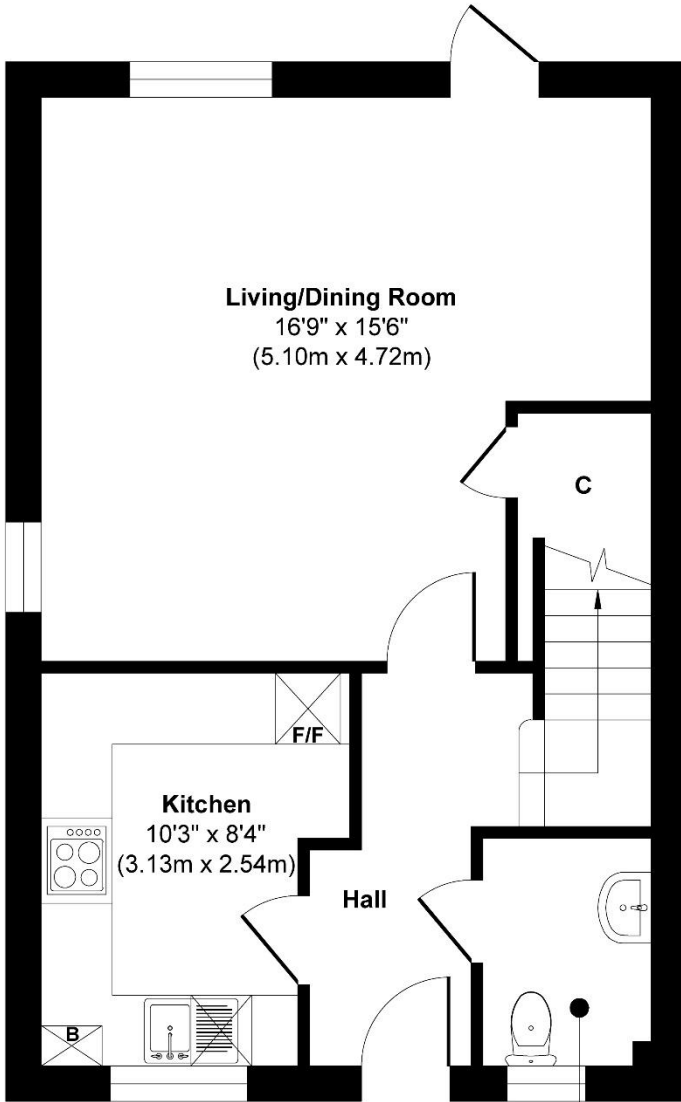

## 2 Bedroom plots

**Ground Floor**  
Approximate Floor Area  
454 sq. ft  
(42.26 sq. m)

**WC**  
6'3" x 4'9"  
(1.91m x 1.44m)

**First Floor**  
Approximate Floor Area  
454 sq. ft  
(42.26 sq. m)

**Bathroom**  
9'1" x 7'0"  
(2.76m x 2.14m)

**Approx. Gross Internal Floor Area 908 sq. ft / 84.52 sq. m**

Illustration for identification purposes only, measurements are approximate, not to scale.

Produced by Elements Property