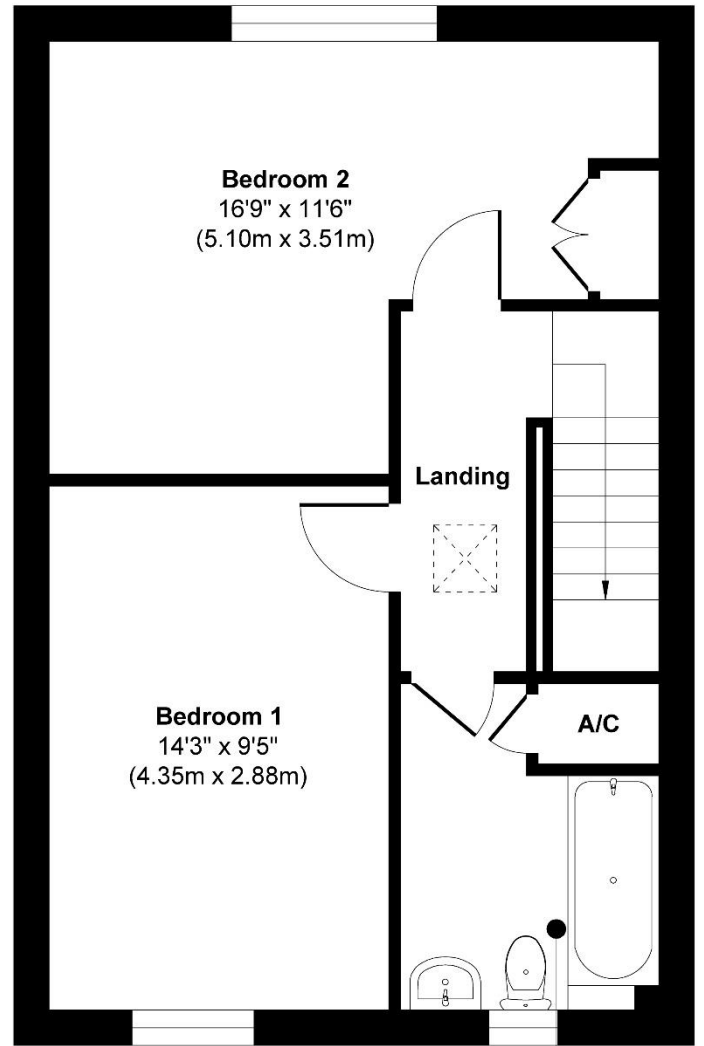

## 2 Bedroom plots

**Ground Floor**  
Approximate Floor Area  
454 sq. ft  
(42.26 sq. m)

**WC**  
6'3" x 4'9"  
(1.91m x 1.44m)

**First Floor**  
Approximate Floor Area  
454 sq. ft  
(42.26 sq. m)

**Bathroom**  
9'1" x 7'0"  
(2.76m x 2.14m)

**Approx. Gross Internal Floor Area 908 sq. ft / 84.52 sq. m**

Illustration for identification purposes only, measurements are approximate, not to scale.

Produced by Elements Property