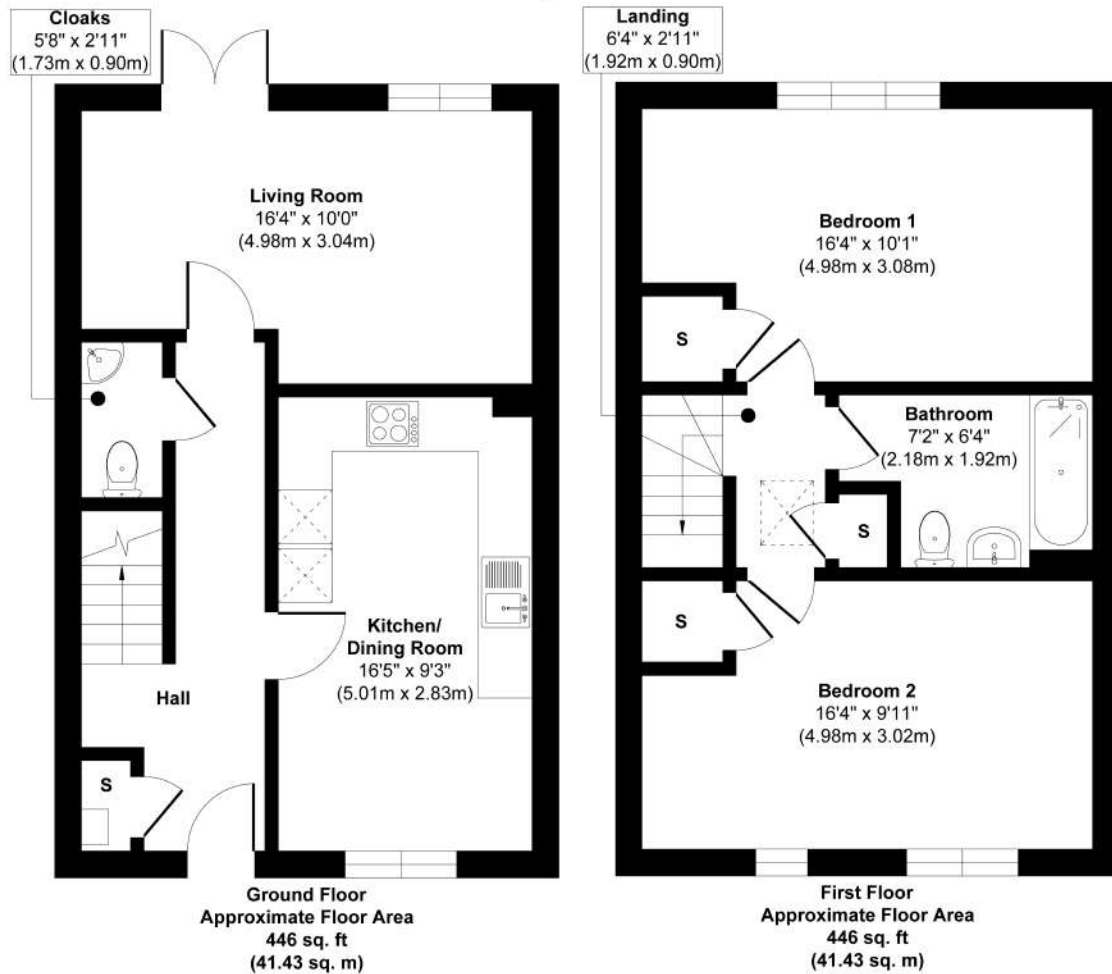

2 bed Cooper - Burwell

Approx. Gross Internal Floor Area 892 sq. ft / 82.86 sq. m

Illustration for identification purposes only, measurements are approximate, not to scale.

Produced by Elements Property