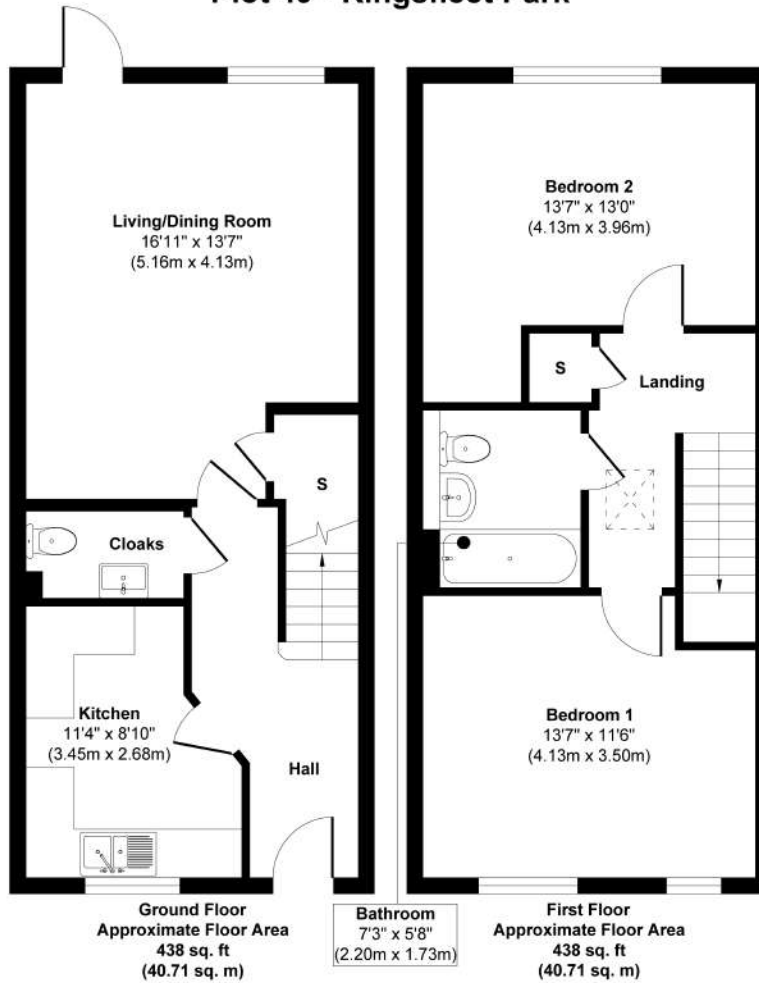

Plot 49 - Kingsfleet Park

Approx. Gross Internal Floor Area 876 sq. ft / 81.42 sq. m

Illustration for identification purposes only, measurements are approximate, not to scale.

Produced by Elements Property