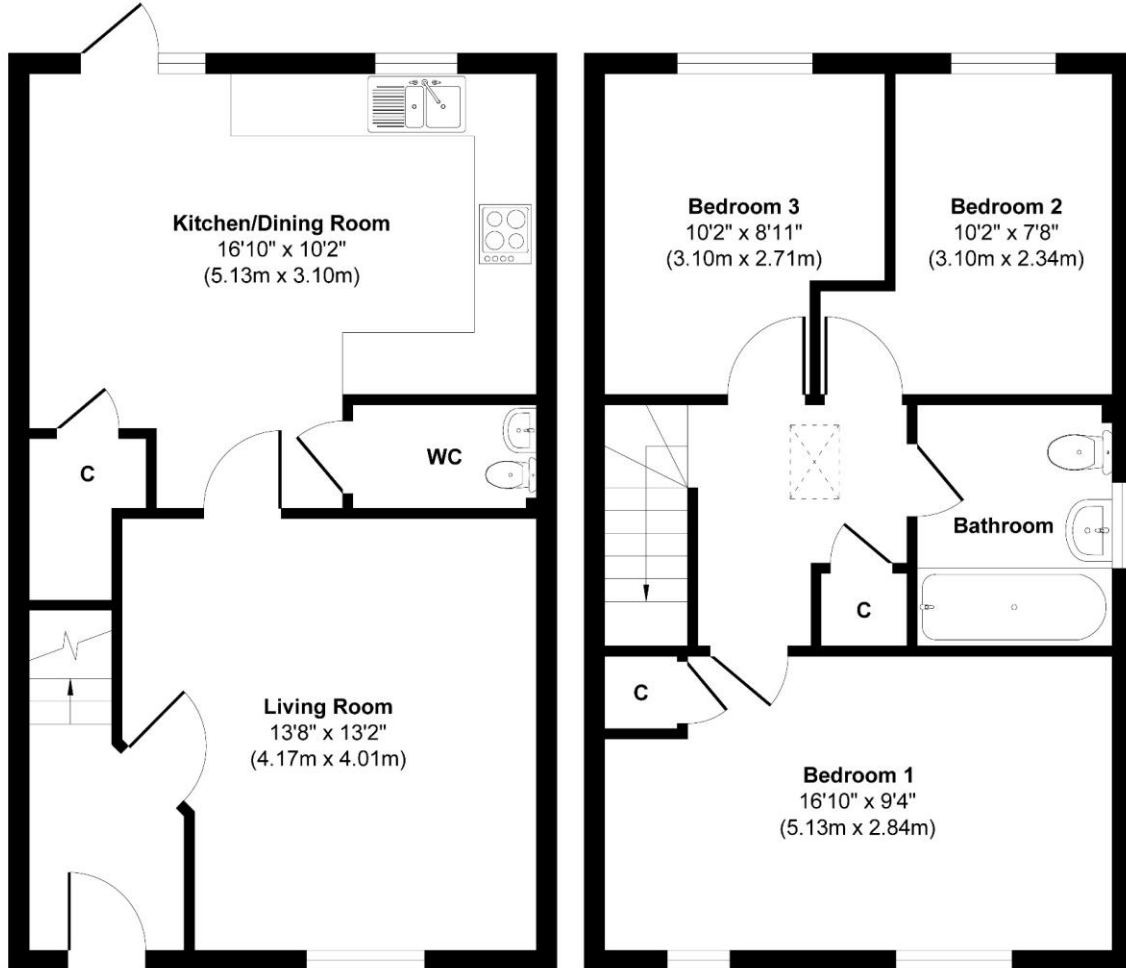

3 Bed - Chatteris

Ground Floor
Approximate Floor Area
447 sq. ft
(41.58 sq. m)

First Floor
Approximate Floor Area
447 sq. ft
(41.58 sq. m)

Approx. Gross Internal Floor Area 894 sq. ft / 83.16 sq. m

Illustration for identification purposes only, measurements are approximate, not to scale.