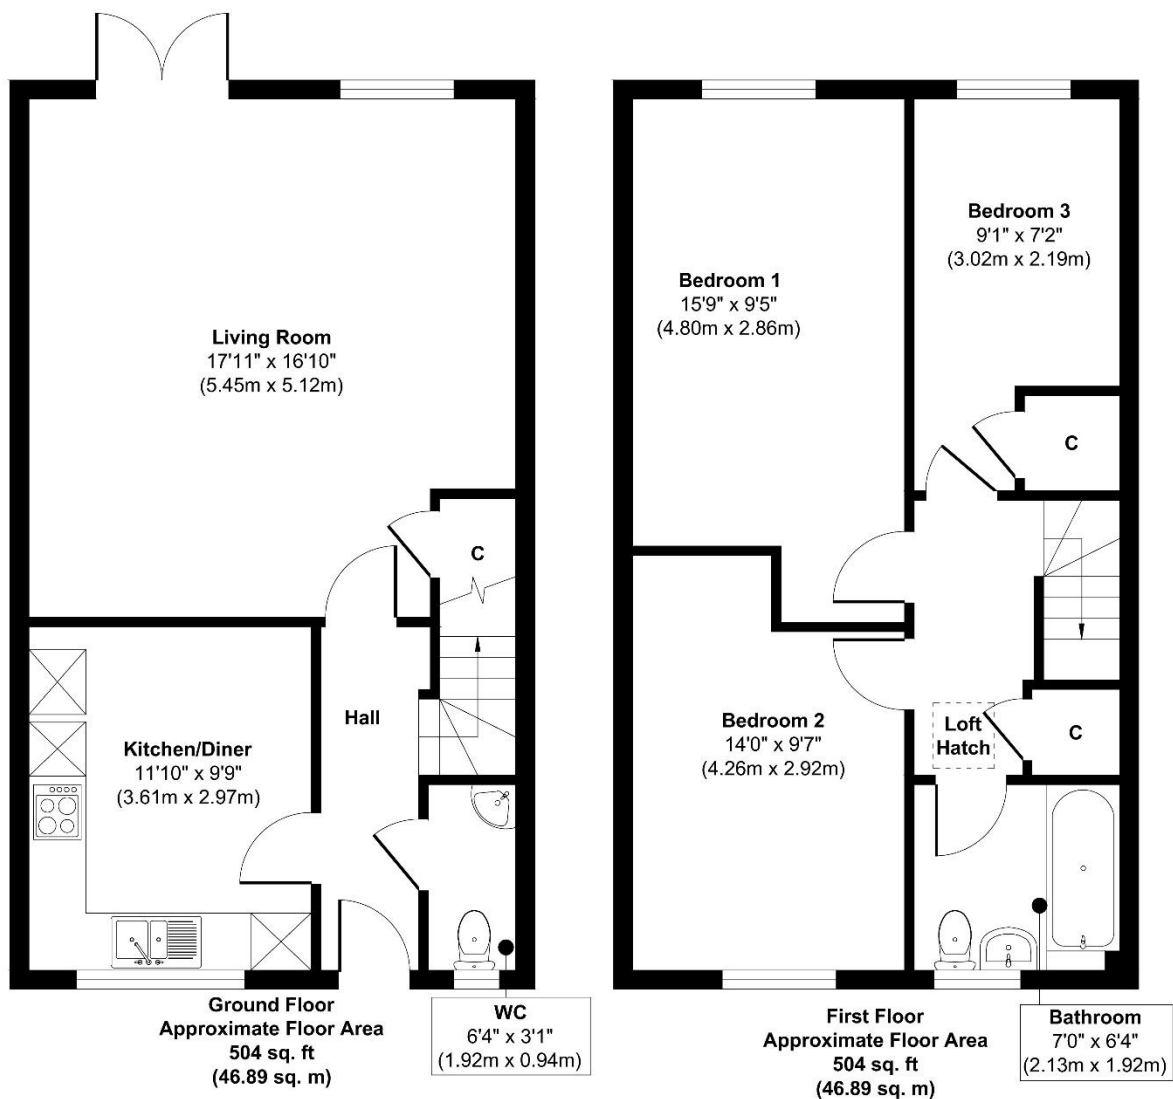

## Coltishall

**Approx. Gross Internal Floor Area 1008 sq. ft / 93.78 sq. m**

Illustration for identification purposes only, measurements are approximate, not to scale.

Produced by Elements Property