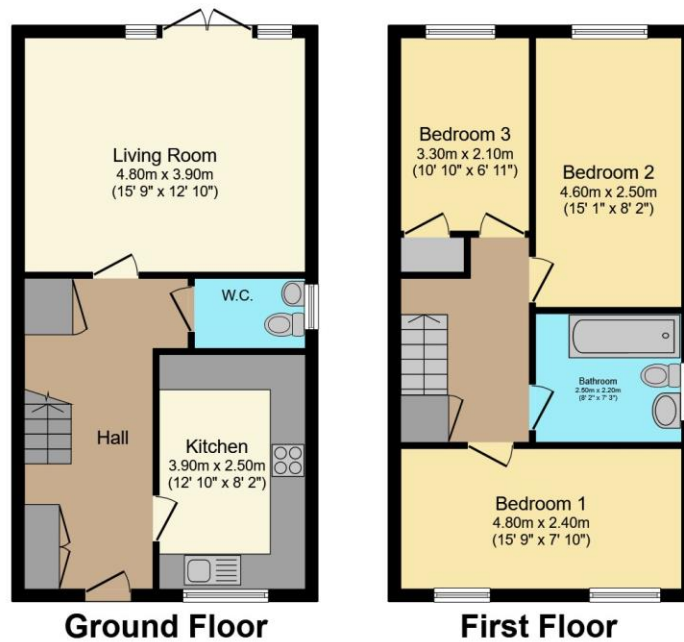

Total floor area 90.2 sq.m. (971 sq.ft.) approx

This floor plan is for illustrative purposes only. It is not drawn to scale. Any measurements, floor areas (including any total floor area), openings and orientation are approximate. No details are guaranteed, they cannot be relied upon for any purpose and they do not form part of any agreement. No liability is taken for any error, omission or misstatement. A party must rely upon its own inspection(s).
Powered by www.focalagent.com