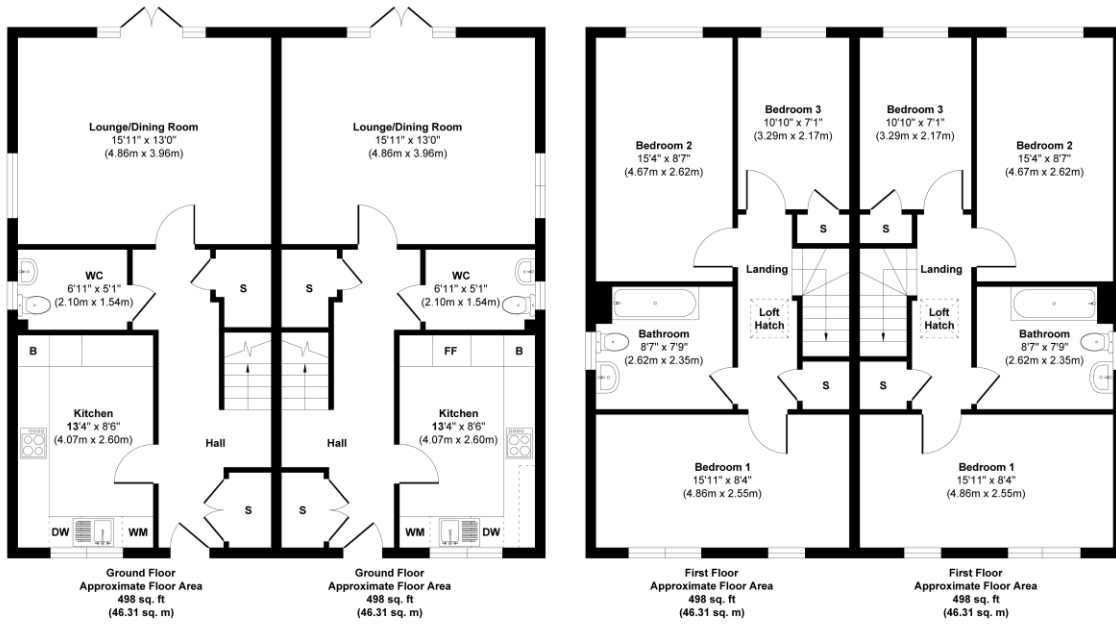

3BH Hopton

Approx. Gross Internal Floor Area 1993 sq. ft / 185.24 sq. m