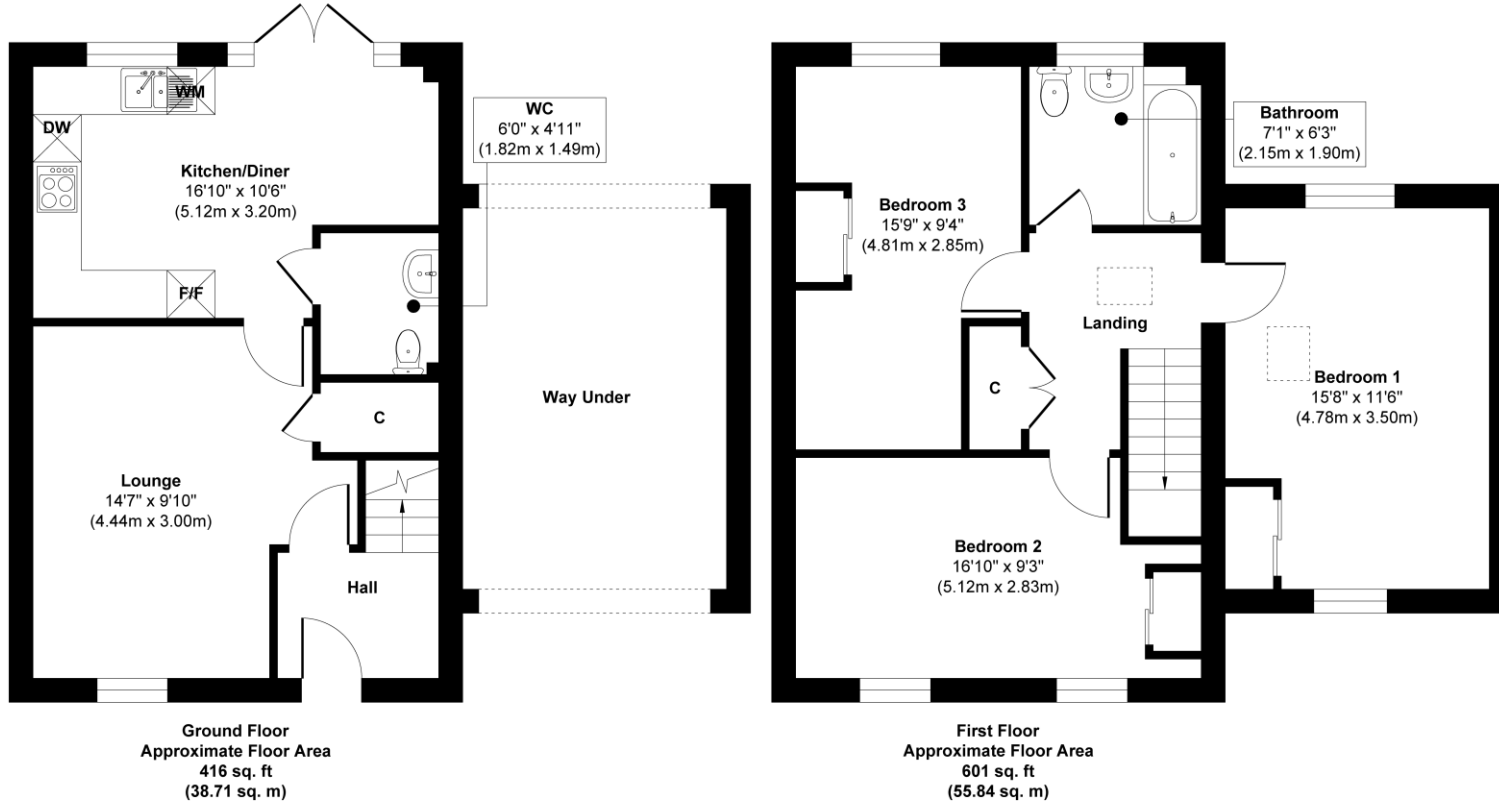

## Grange Paddocks - 3 Beds

**Approx. Gross Internal Floor Area 1017 sq. ft / 94.55 sq. m**

Illustration for identification purposes only, measurements are approximate, not to scale.

Produced by Elements Property