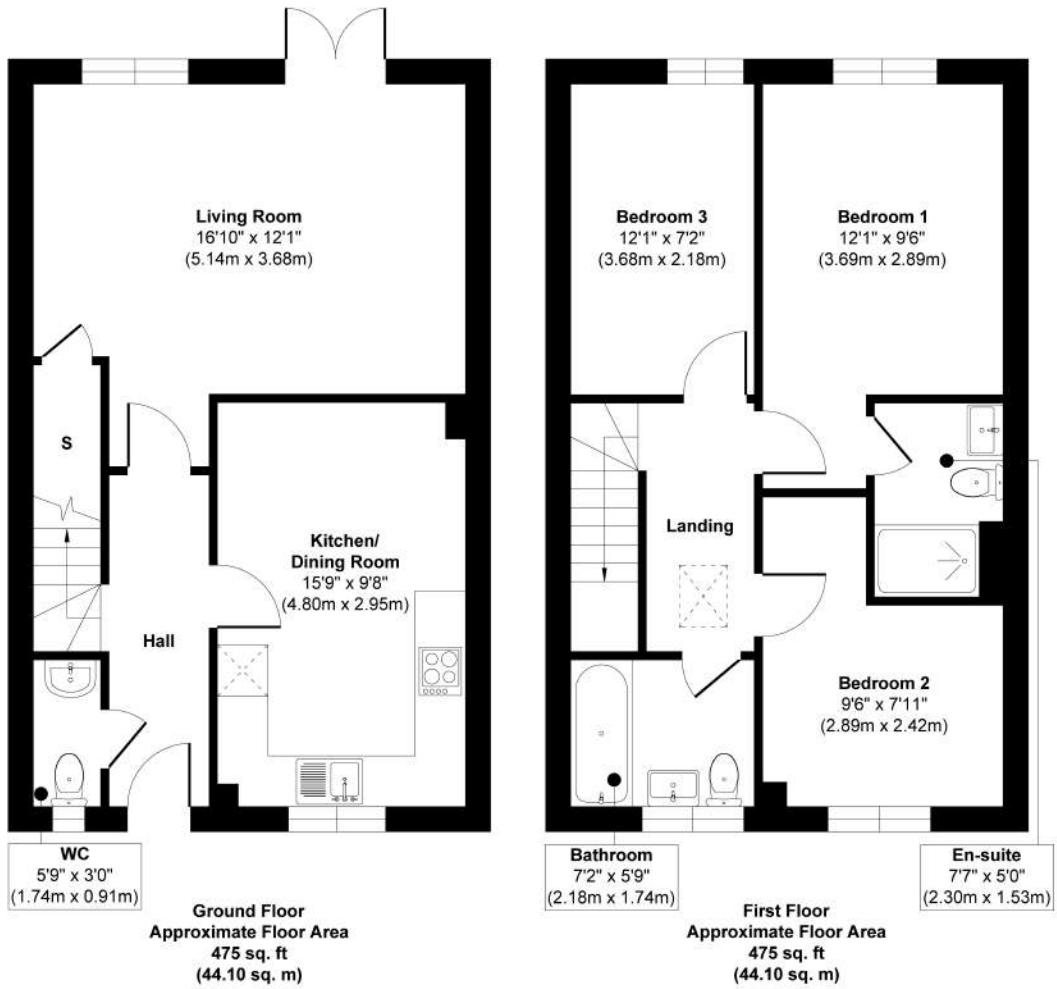

3 bed Elmslie - Burwell

Approx. Gross Internal Floor Area 950 sq. ft / 88.20 sq. m

Illustration for identification purposes only, measurements are approximate, not to scale.

Produced by Elements Property