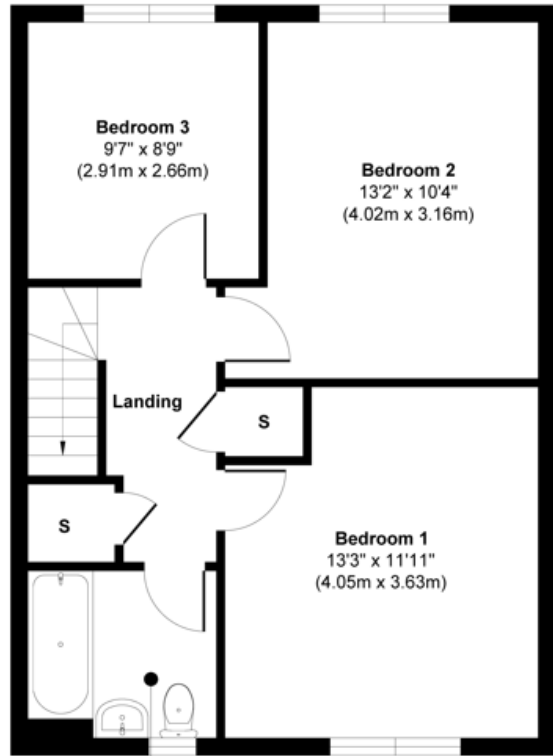

Ground Floor
Approximate Floor Area
522 sq. ft
(48.56 sq. m)

Bathroom
7'2" x 6'4"
(2.18m x 1.93m)

First Floor
Approximate Floor Area
522 sq. ft
(48.56 sq. m)

Approx. Gross Internal Floor Area 1044 sq. ft / 97.12 sq. m

Illustration for identification purposes only, measurements are approximate, not to scale.

Produced by Elements Property