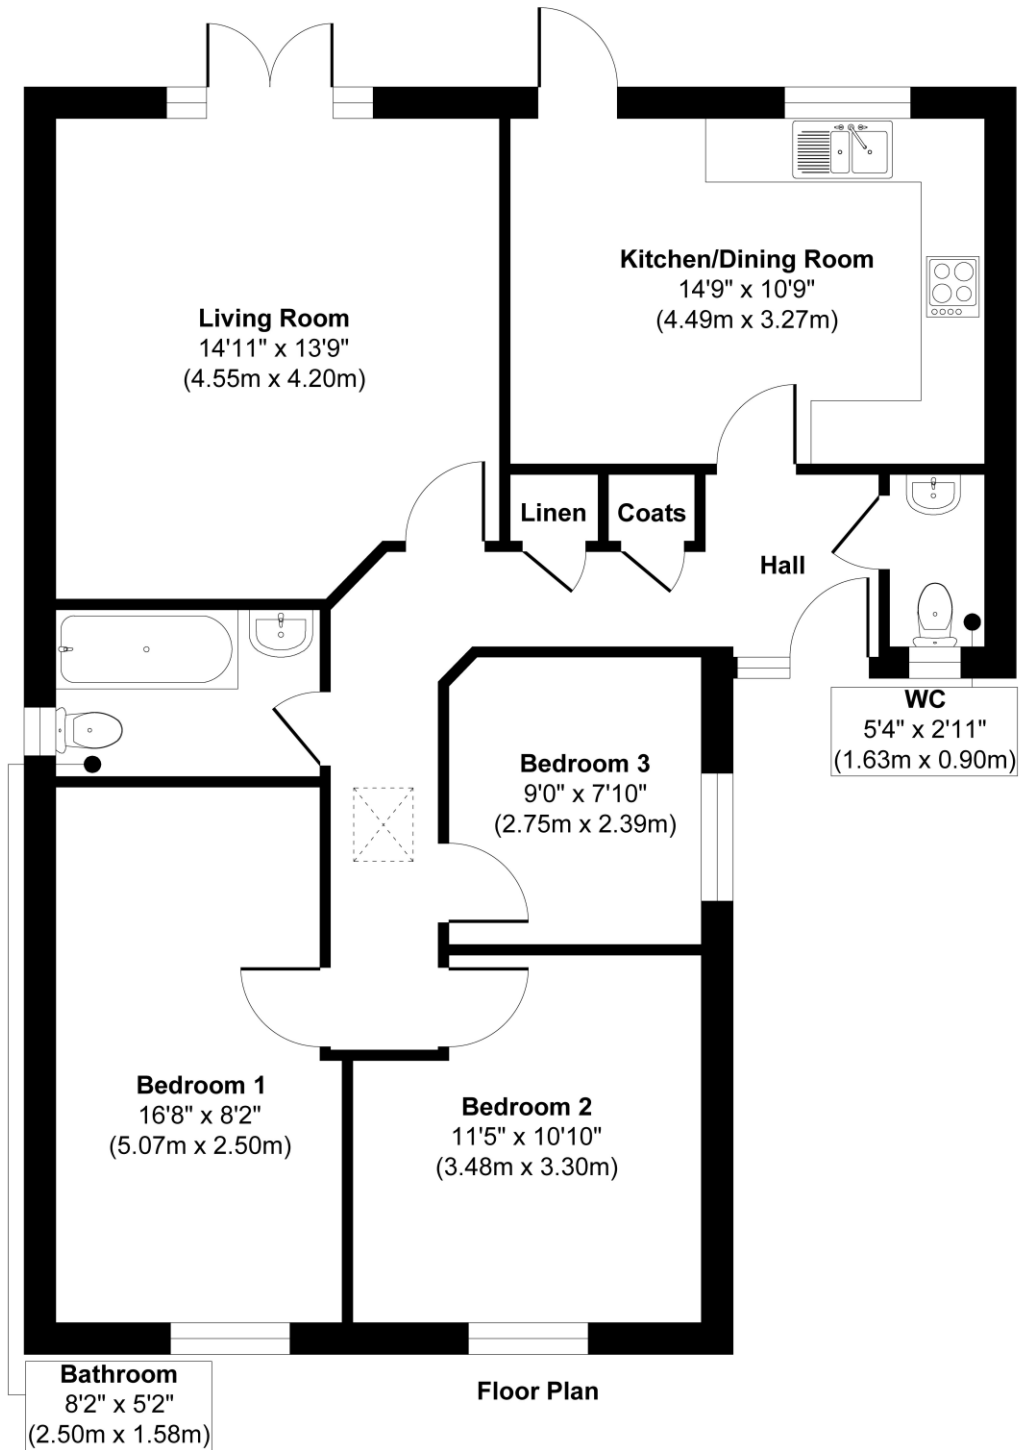

3 Bedroom Bungalow - South Wootton

Approx. Gross Internal Floor Area 895 sq. ft / 83.22 sq. m

Illustration for identification purposes only, measurements are approximate, not to scale.

Produced by Elements Property