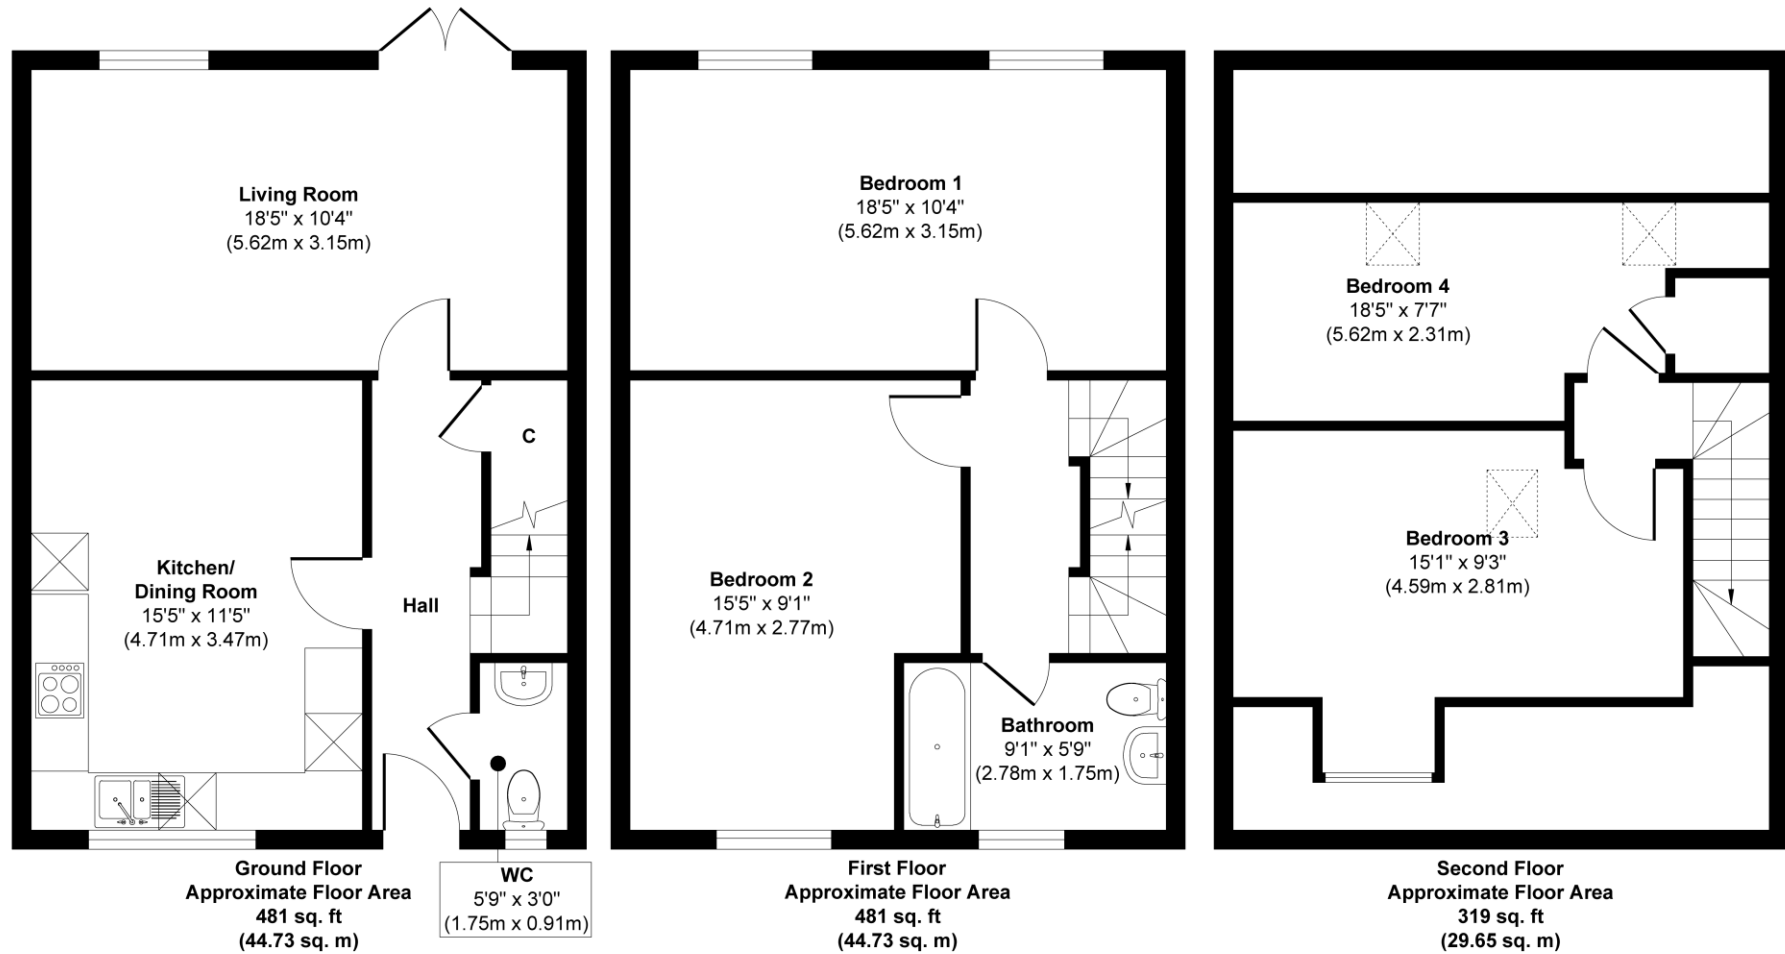

Loddon

Approx. Gross Internal Floor Area 1281 sq. ft / 119.11 sq. m

Illustration for identification purposes only, measurements are approximate, not to scale.
Produced by Elements Property