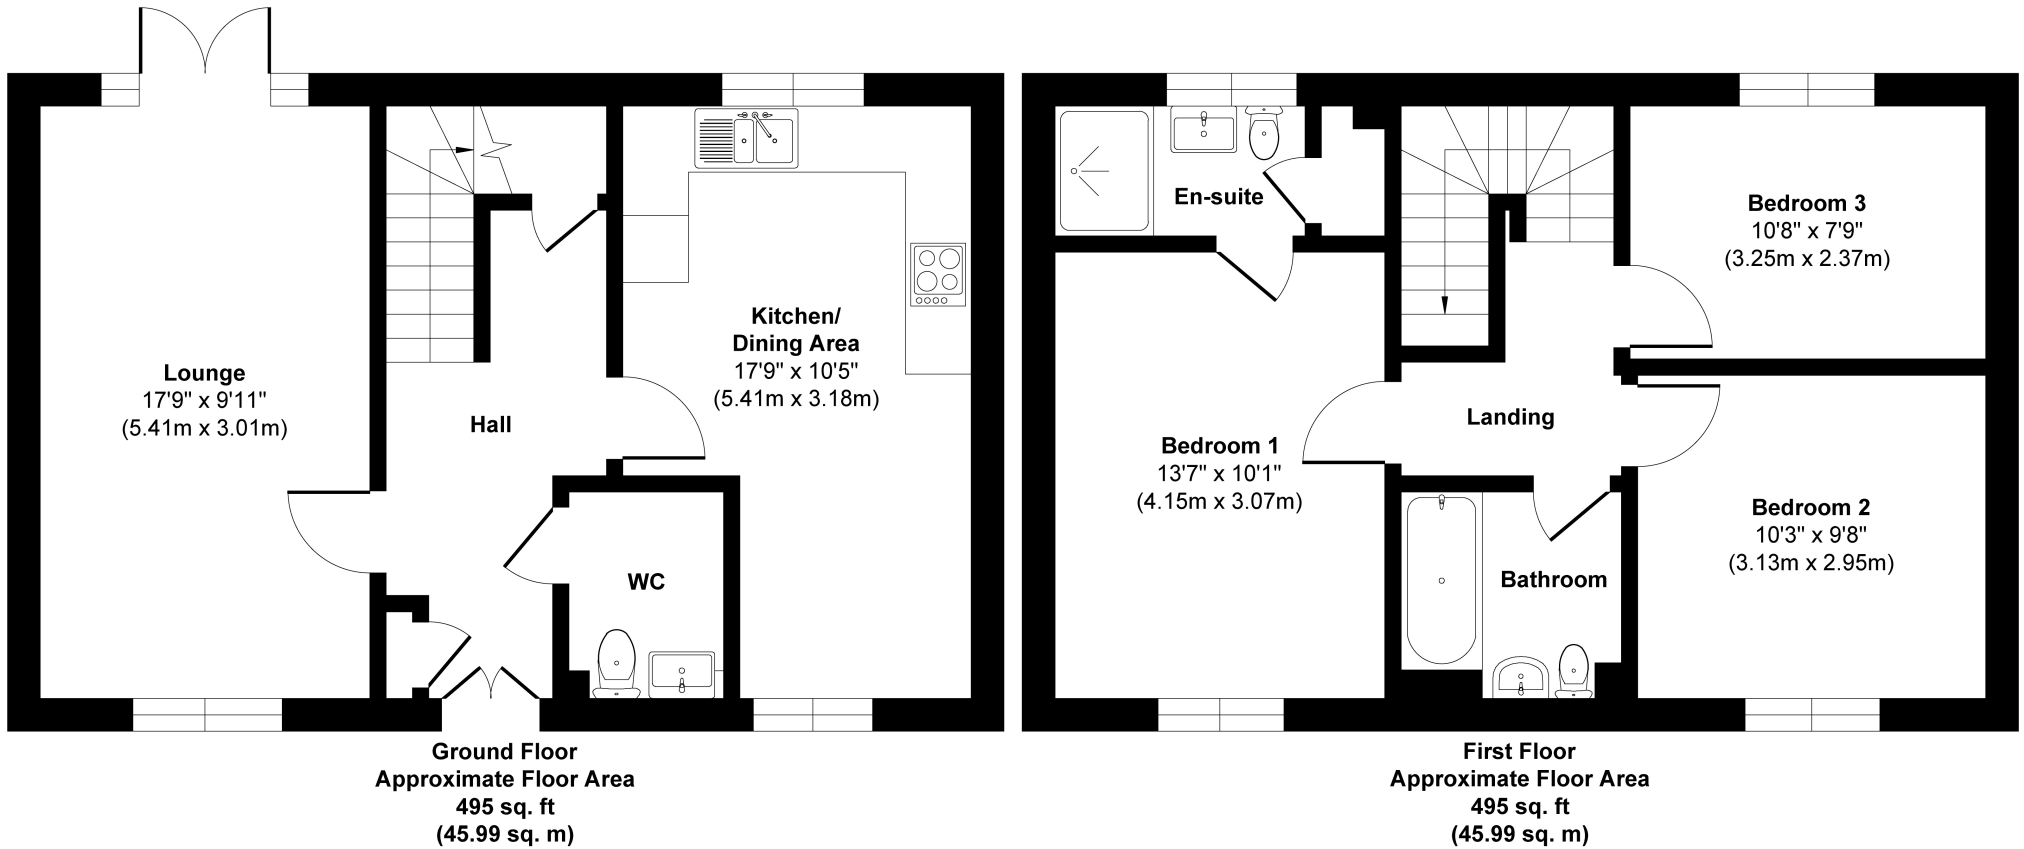

Ardale at Britannia Grange

Approx. Gross Internal Floor Area 990 sq. ft / 91.98 sq. m

Illustration for identification purposes only, measurements are approximate, not to scale.

Produced by Elements Property