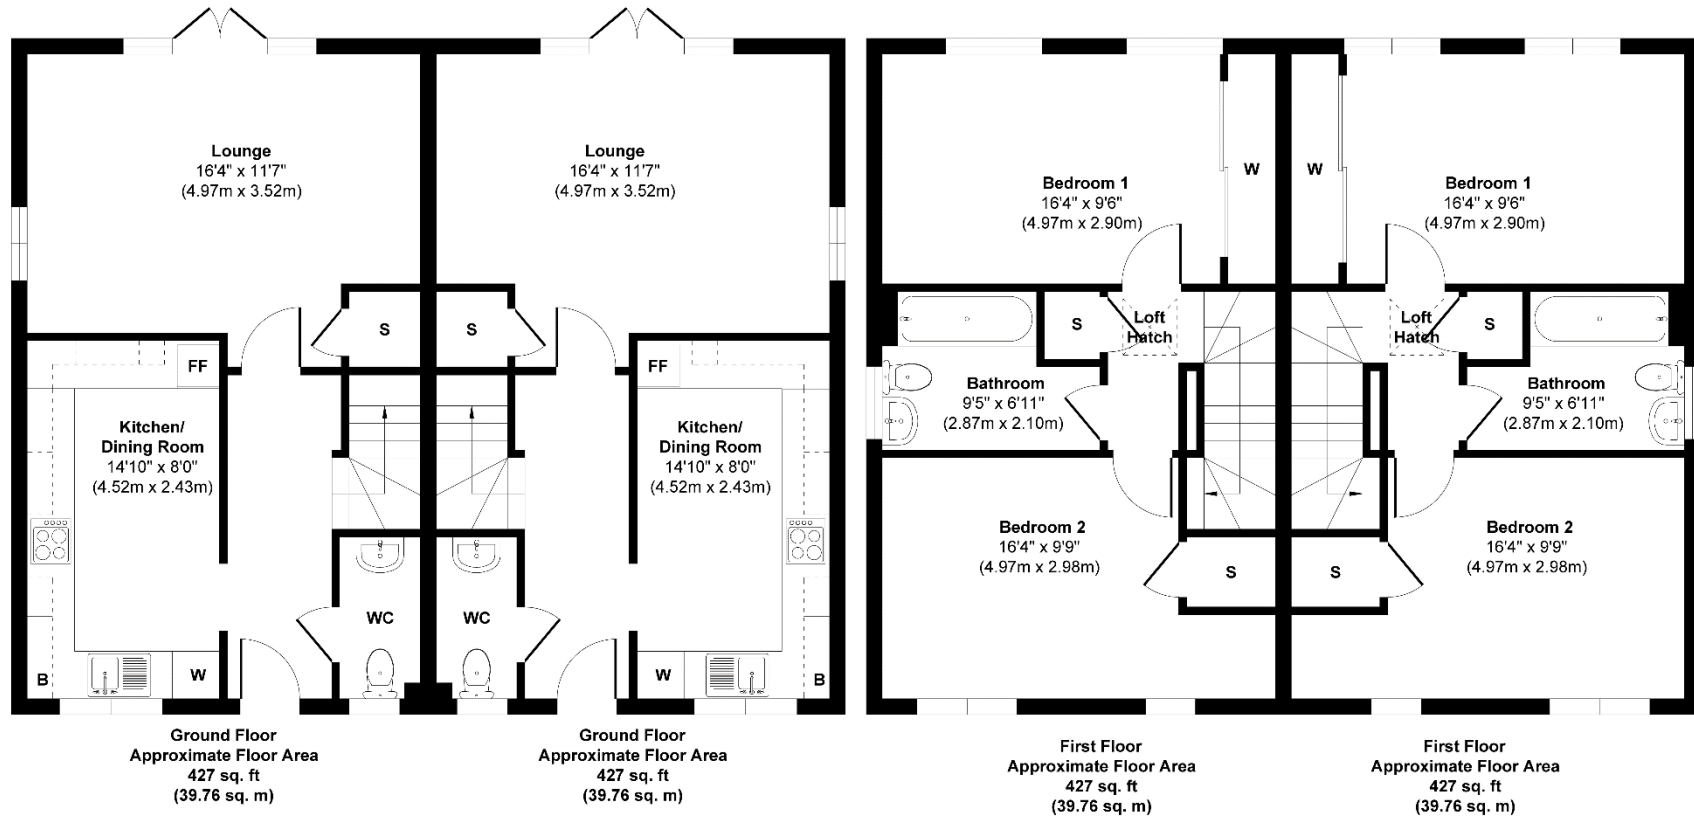

2BH Hopton

Approx. Gross Internal Floor Area 1708 sq. ft / 159.04 sq. m

Illustration for identification purposes only, measurements are approximate, not to scale.

Produced by Elements Property