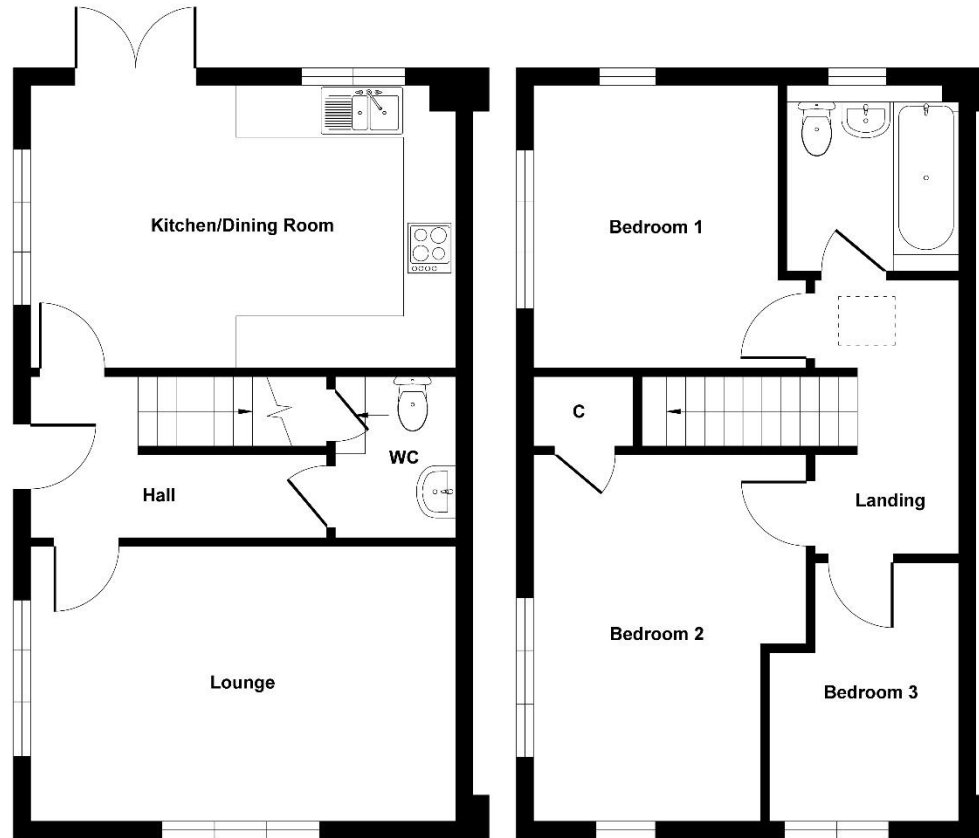

### F113 3 beds Necton

**Ground Floor**  
Approximate Floor Area  
447 sq. ft  
(41.54 sq. m)

**First Floor**  
Approximate Floor Area  
447 sq. ft  
(41.54 sq. m)

**Approx. Gross Internal Floor Area 894 sq. ft / 83.08 sq. m**

Illustration for identification purposes only, measurements are approximate, not to scale.

Produced by Elements Property