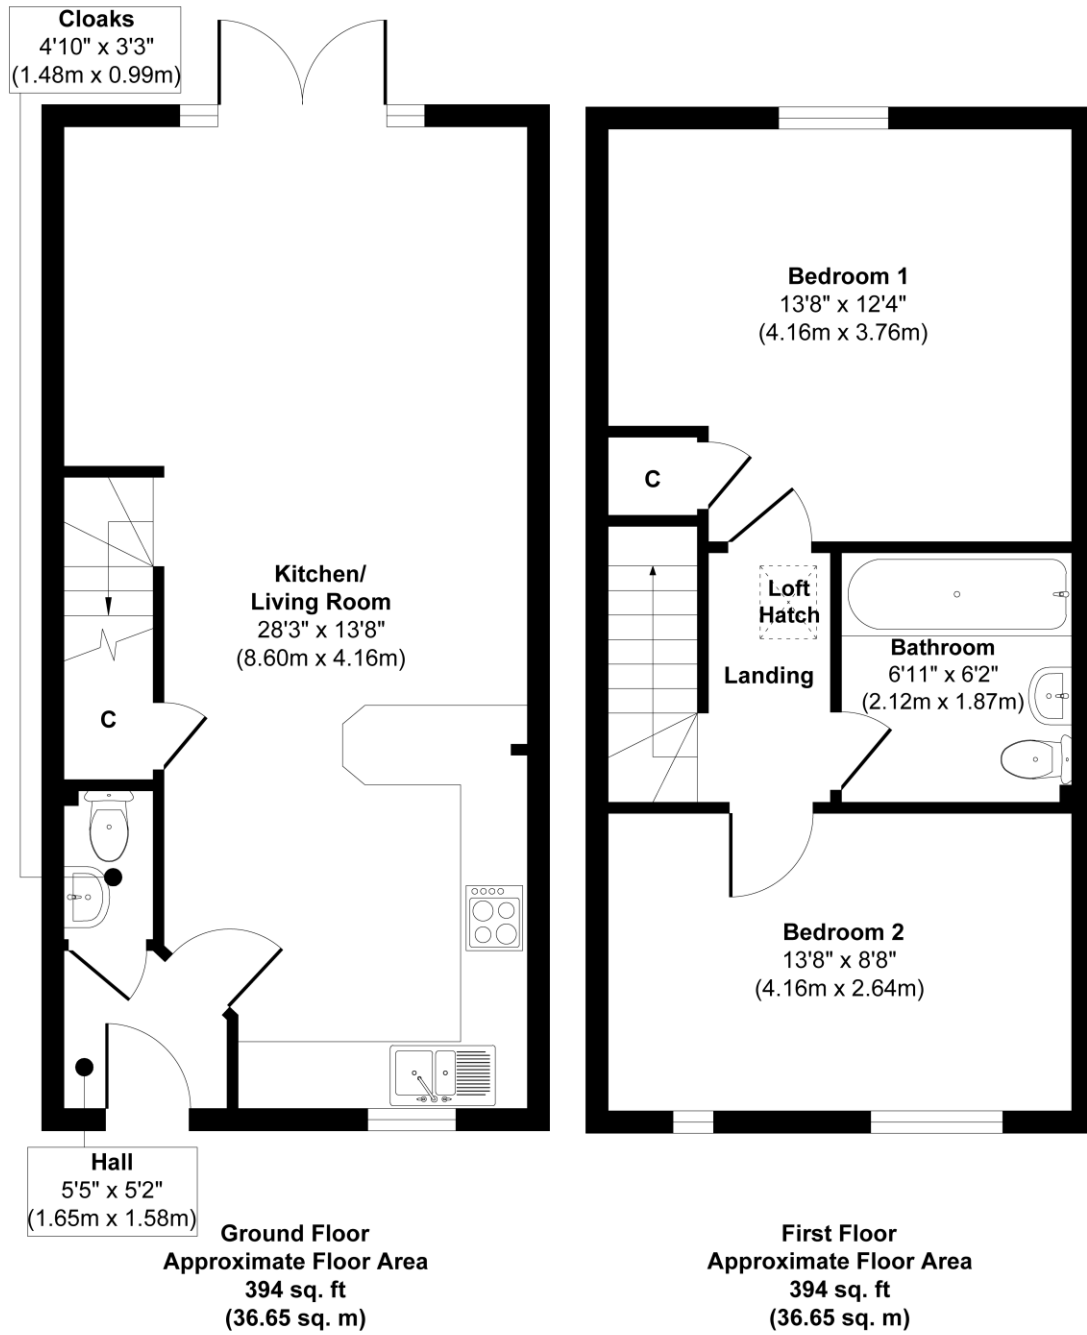

## 2 Beds Chatteris

**Approx. Gross Internal Floor Area 788 sq. ft / 73.30 sq. m**

Illustration for identification purposes only, measurements are approximate, not to scale.

Produced by Elements Property