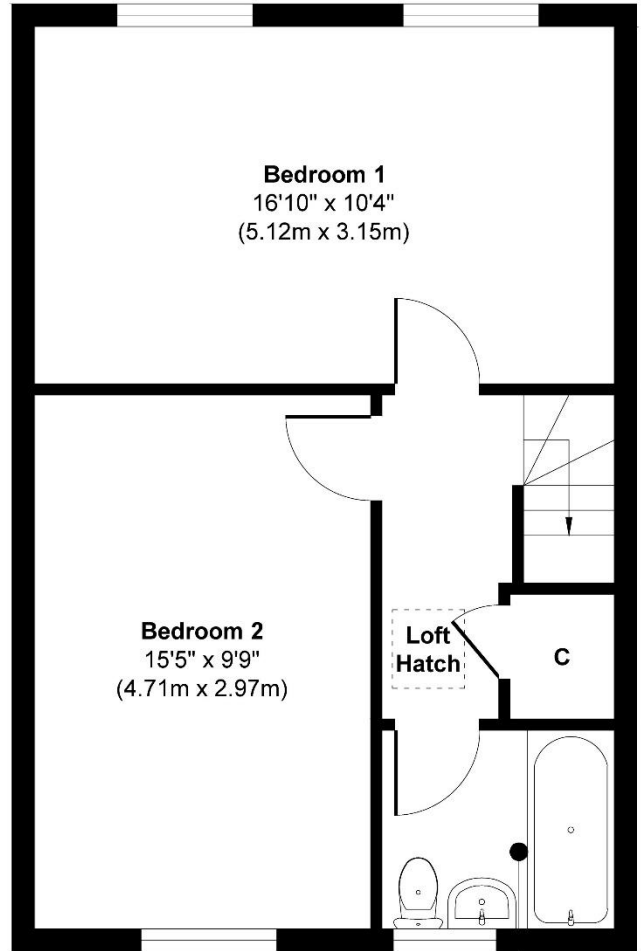

Chedgrave

Ground Floor
Approximate Floor Area
438 sq. ft
(40.75 sq. m)

WC
5'9" x 3'1"
(1.75m x 0.94m)

First Floor
Approximate Floor Area
438 sq. ft
(40.75 sq. m)

Bathroom
6'10" x 5'9"
(2.08m x 1.75m)

Approx. Gross Internal Floor Area 876 sq. ft / 81.50 sq. m

Illustration for identification purposes only, measurements are approximate, not to scale.
Produced by Elements Property