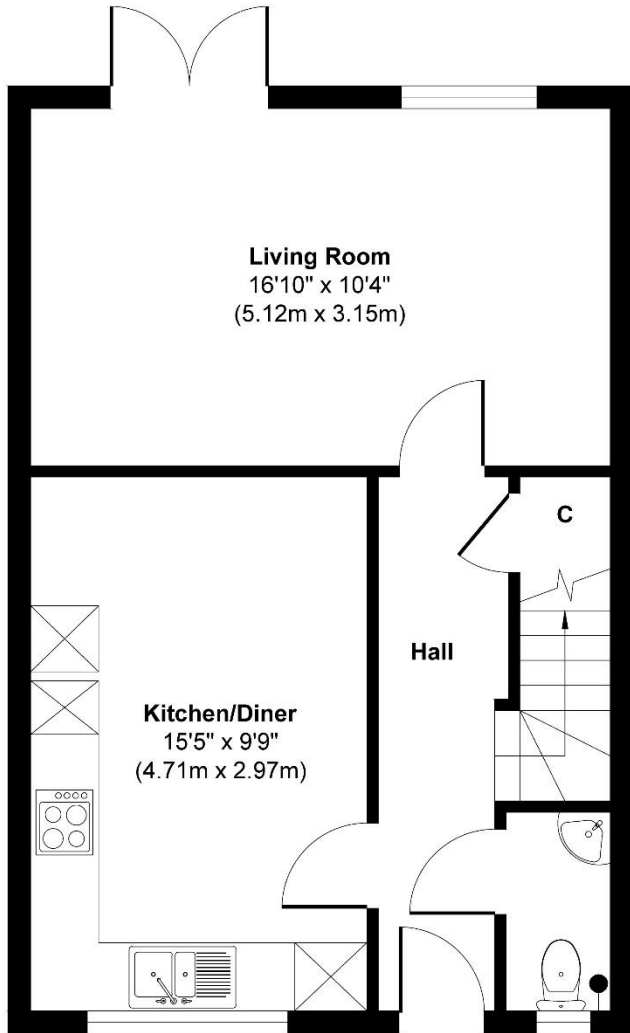

Chedgrave

Ground Floor
Approximate Floor Area
438 sq. ft
(40.75 sq. m)

WC
5'9" x 3'1"
(1.75m x 0.94m)

First Floor
Approximate Floor Area
438 sq. ft
(40.75 sq. m)

Bathroom
6'10" x 5'9"
(2.08m x 1.75m)

Approx. Gross Internal Floor Area 876 sq. ft / 81.50 sq. m

Illustration for identification purposes only, measurements are approximate, not to scale.
Produced by Elements Property