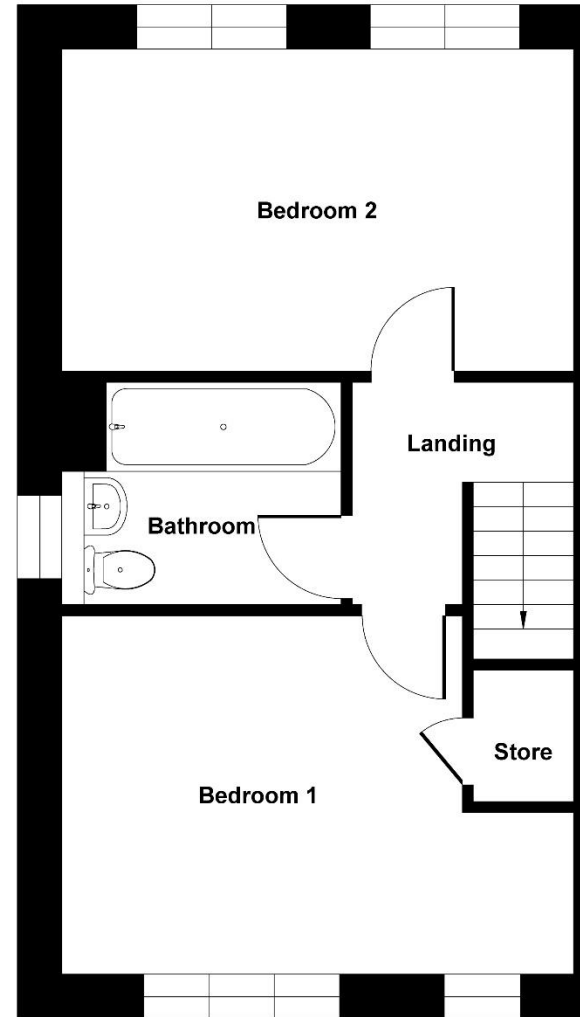

F133 2 Bed Necton

Ground Floor
Approximate Floor Area
382 sq. ft
(35.51 sq. m)

First Floor
Approximate Floor Area
382 sq. ft
(35.51 sq. m)

Approx. Gross Internal Floor Area 764 sq. ft / 71.02 sq. m

Illustration for identification purposes only, measurements are approximate, not to scale.