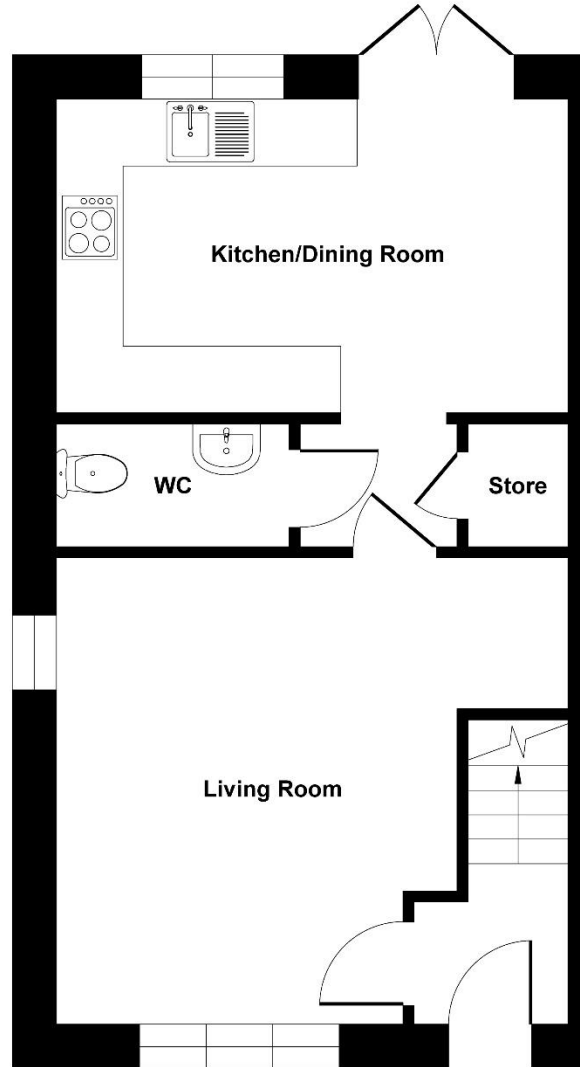

F133 2 Bed Necton

Ground Floor
Approximate Floor Area
382 sq. ft
(35.51 sq. m)

First Floor
Approximate Floor Area
382 sq. ft
(35.51 sq. m)

Approx. Gross Internal Floor Area 764 sq. ft / 71.02 sq. m

Illustration for identification purposes only, measurements are approximate, not to scale.