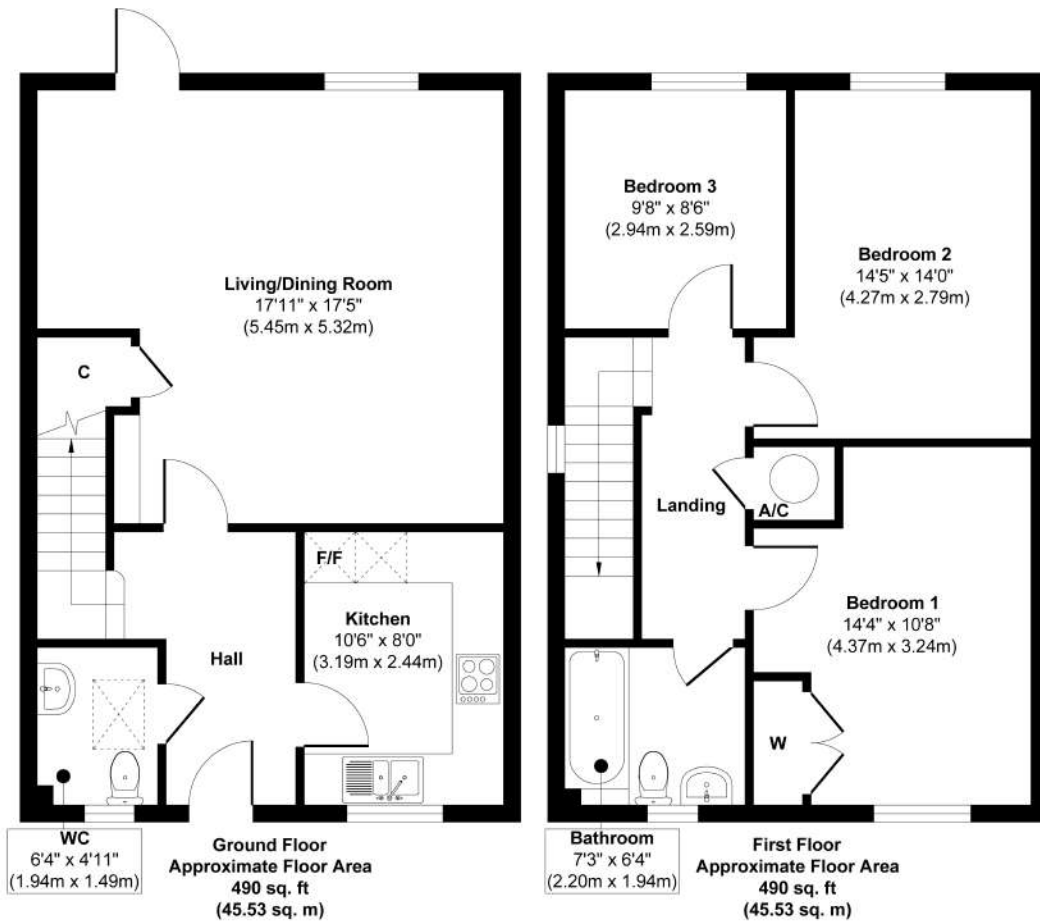

**Plots 12 & 13 Eyke**

**Approx. Gross Internal Floor Area 980 sq. ft / 91.06 sq. m**

Illustration for identification purposes only, measurements are approximate, not to scale.

Produced by Elements Property