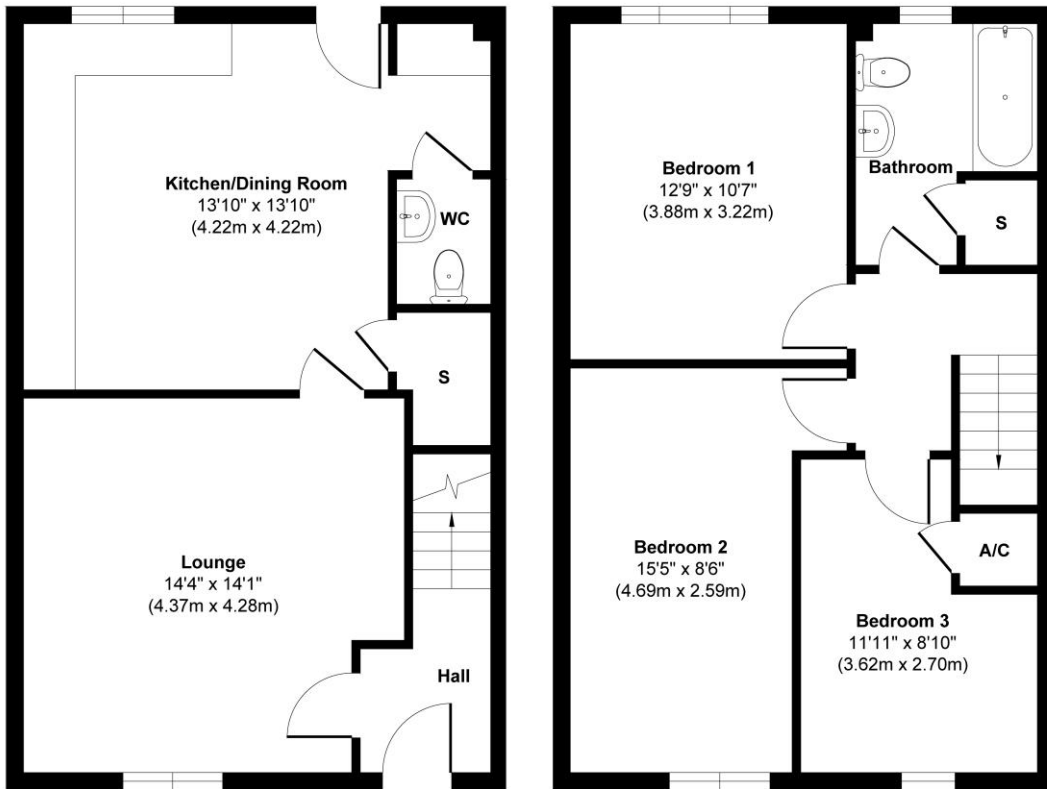

Plot 77 - Surtees

Ground Floor
Approximate Floor Area
505 sq. ft
(46.96 sq. m)

First Floor
Approximate Floor Area
505 sq. ft
(46.96 sq. m)

Approx. Gross Internal Floor Area 1010 sq. ft / 93.92 sq. m

Illustration for identification purposes only, measurements are approximate, not to scale.