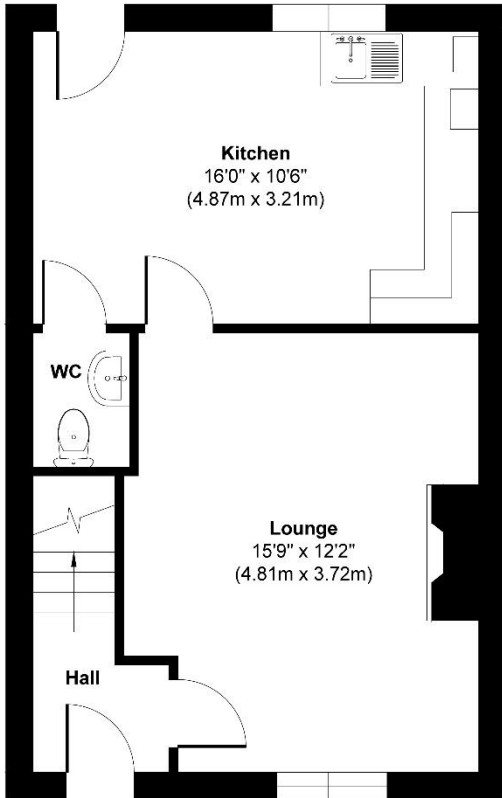

Plots 37

Ground Floor
Approximate Floor Area
433 sq. ft
(40.23 sq. m)

First Floor
Approximate Floor Area
433 sq. ft
(40.23 sq. m)

Approx. Gross Internal Floor Area 866 sq. ft / 80.46 sq. m

Illustration for identification purposes only, measurements are approximate, not to scale.