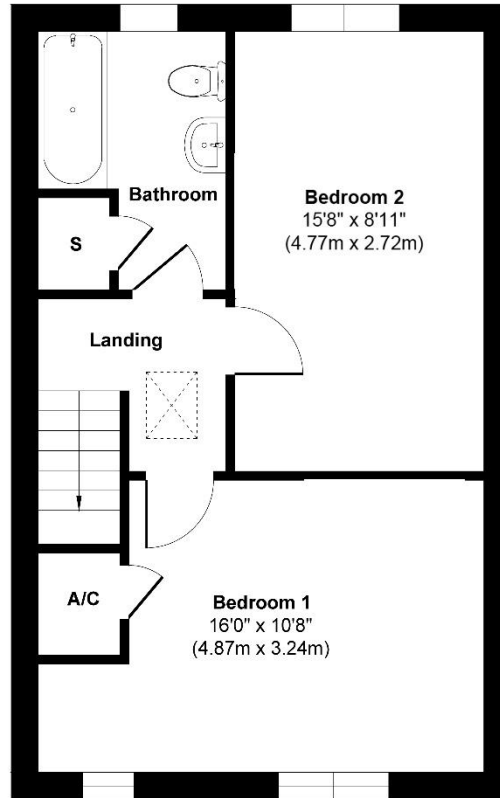

Plots 37

Ground Floor
Approximate Floor Area
433 sq. ft
(40.23 sq. m)

First Floor
Approximate Floor Area
433 sq. ft
(40.23 sq. m)

Approx. Gross Internal Floor Area 866 sq. ft / 80.46 sq. m

Illustration for identification purposes only, measurements are approximate, not to scale.