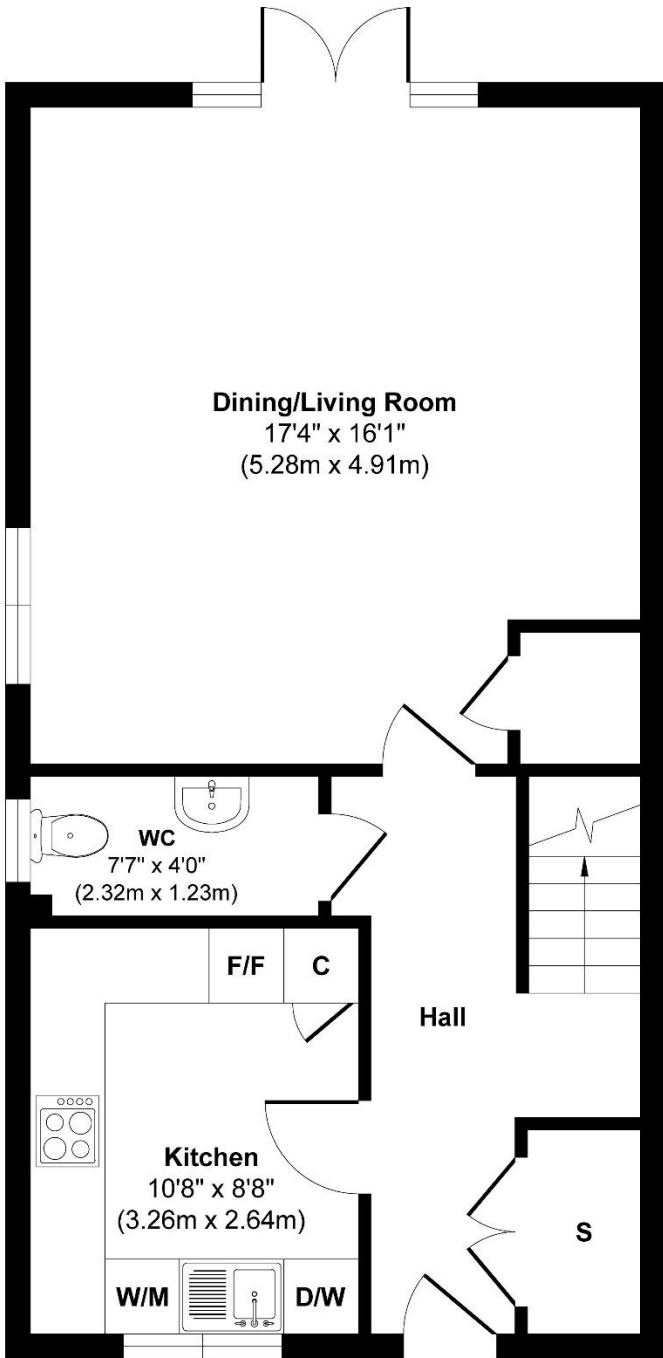

The Aldringham

Ground Floor
Approximate Floor Area
521 sq. ft
(48.41 sq. m)

First Floor
Approximate Floor Area
521 sq. ft
(48.41 sq. m)

En-suite
8'10" x 3'3"
(2.68m x 1.00m)

Approx. Gross Internal Floor Area 1042 sq. ft / 96.82 sq. m

Illustration for identification purposes only, measurements are approximate, not to scale.

Produced by Elements Property