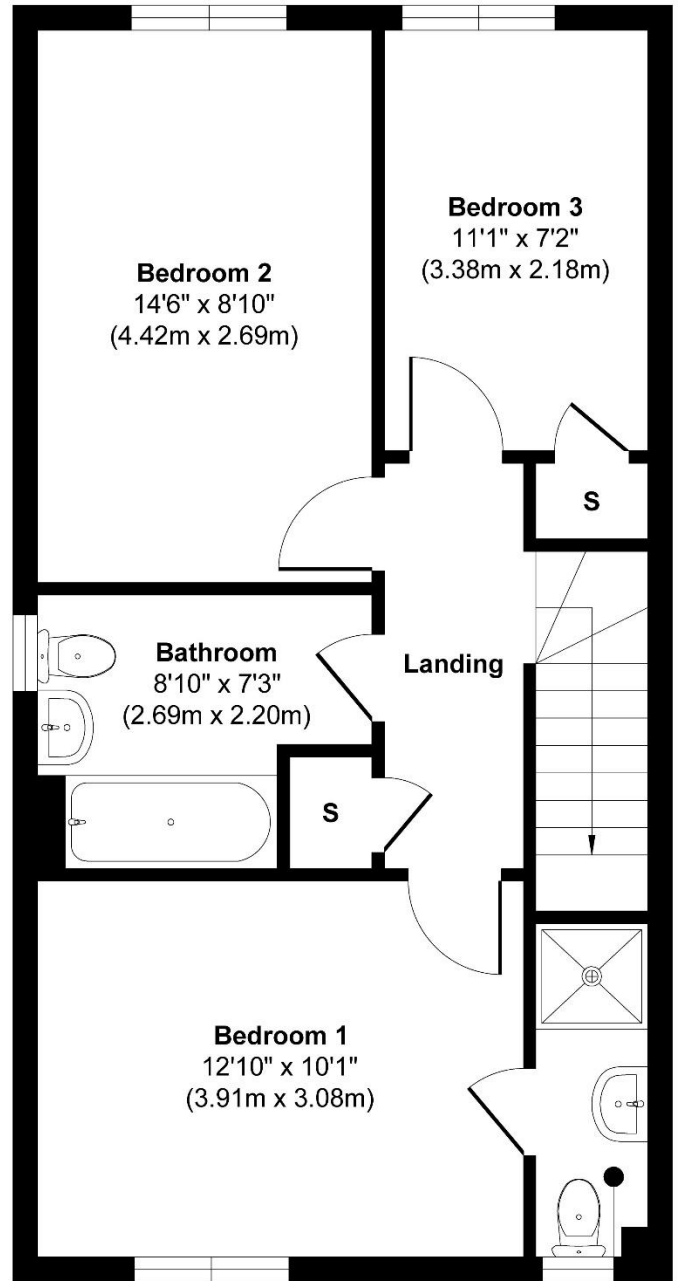

The Aldringham

Ground Floor
Approximate Floor Area
521 sq. ft
(48.41 sq. m)

First Floor
Approximate Floor Area
521 sq. ft
(48.41 sq. m)

En-suite
8'10" x 3'3"
(2.68m x 1.00m)

Approx. Gross Internal Floor Area 1042 sq. ft / 96.82 sq. m

Illustration for identification purposes only, measurements are approximate, not to scale.

Produced by Elements Property