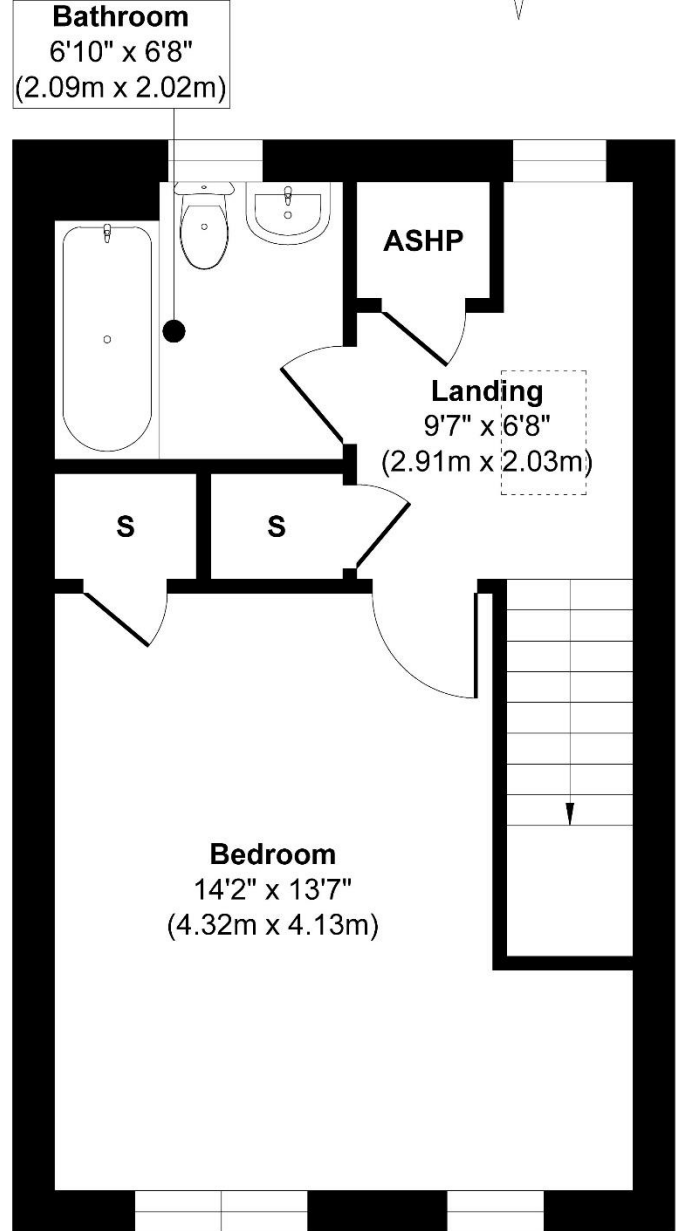

# The Friston

**Ground Floor**  
Approximate Floor Area  
320 sq. ft  
(29.77 sq. m)

**First Floor**  
Approximate Floor Area  
320 sq. ft  
(29.77 sq. m)

**Approx. Gross Internal Floor Area 640 sq. ft / 59.54 sq. m**

Illustration for identification purposes only, measurements are approximate, not to scale.

Produced by Elements Property