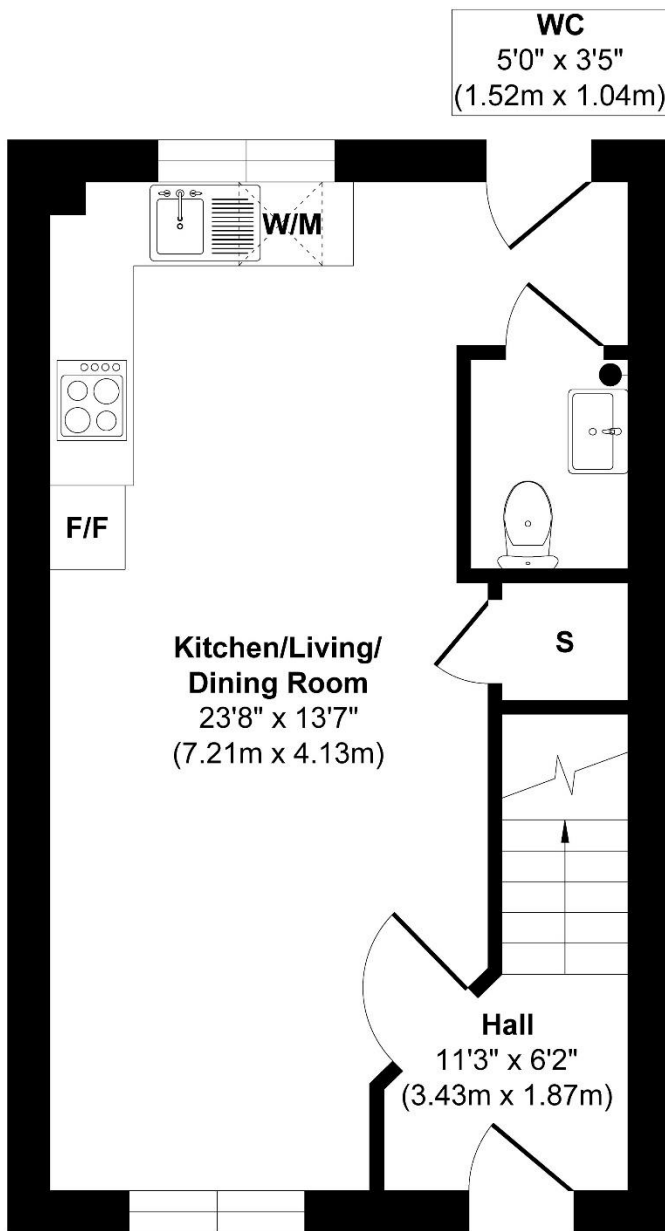

# The Friston

**Ground Floor**  
Approximate Floor Area  
320 sq. ft  
(29.77 sq. m)

**First Floor**  
Approximate Floor Area  
320 sq. ft  
(29.77 sq. m)

**Approx. Gross Internal Floor Area 640 sq. ft / 59.54 sq. m**

Illustration for identification purposes only, measurements are approximate, not to scale.

Produced by Elements Property