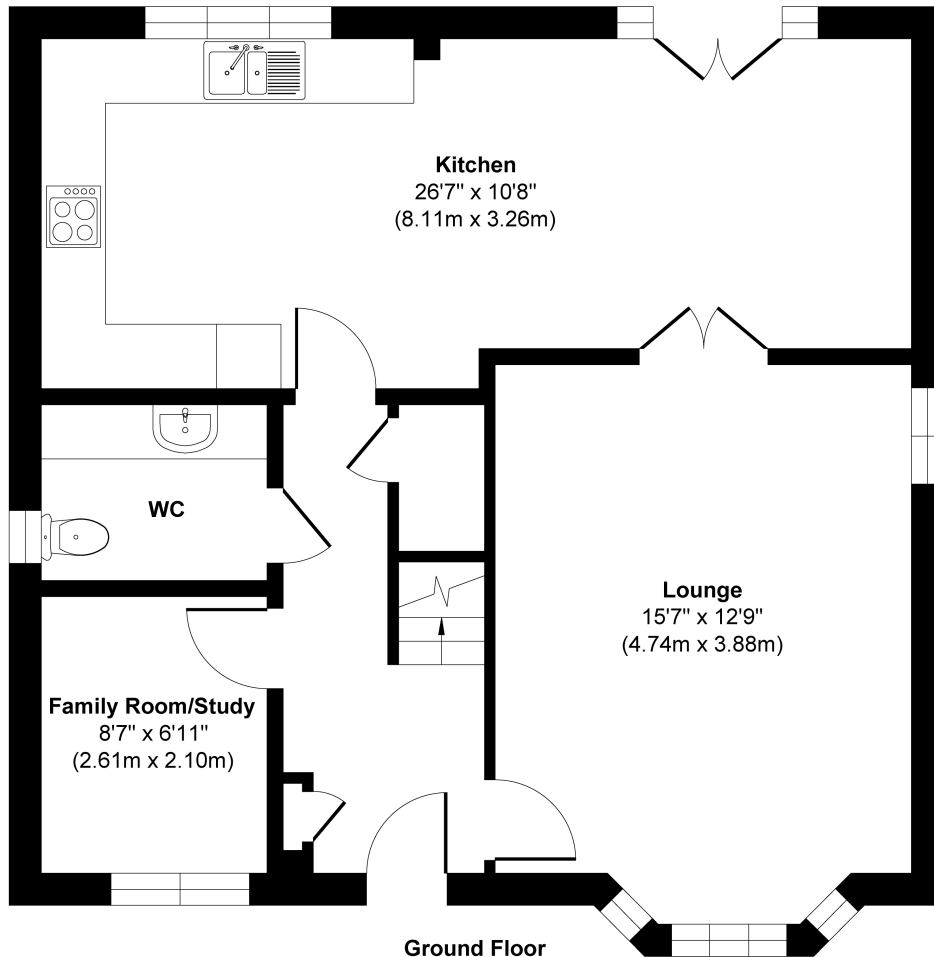

# Manford at Britannia Grange

**Ground Floor**  
Approximate Floor Area  
687 sq. ft  
(63.91 sq. m)

**First Floor**  
Approximate Floor Area  
678 sq. ft  
(63.05 sq. m)

**Approx. Gross Internal Floor Area 1365 sq. ft / 126.96 sq. m**

Illustration for identification purposes only, measurements are approximate, not to scale.

Produced by Elements Property