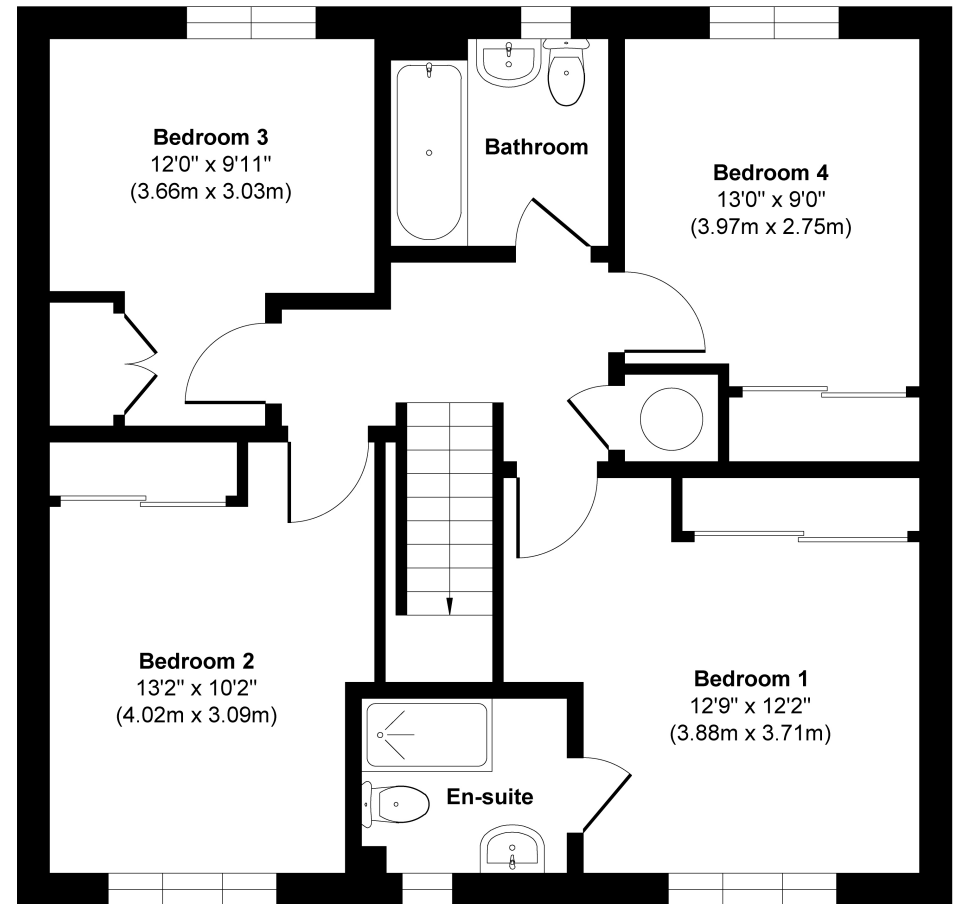

# Manford at Britannia Grange

**Ground Floor**  
Approximate Floor Area  
687 sq. ft  
(63.91 sq. m)

**First Floor**  
Approximate Floor Area  
678 sq. ft  
(63.05 sq. m)

**Approx. Gross Internal Floor Area 1365 sq. ft / 126.96 sq. m**

Illustration for identification purposes only, measurements are approximate, not to scale.

Produced by Elements Property