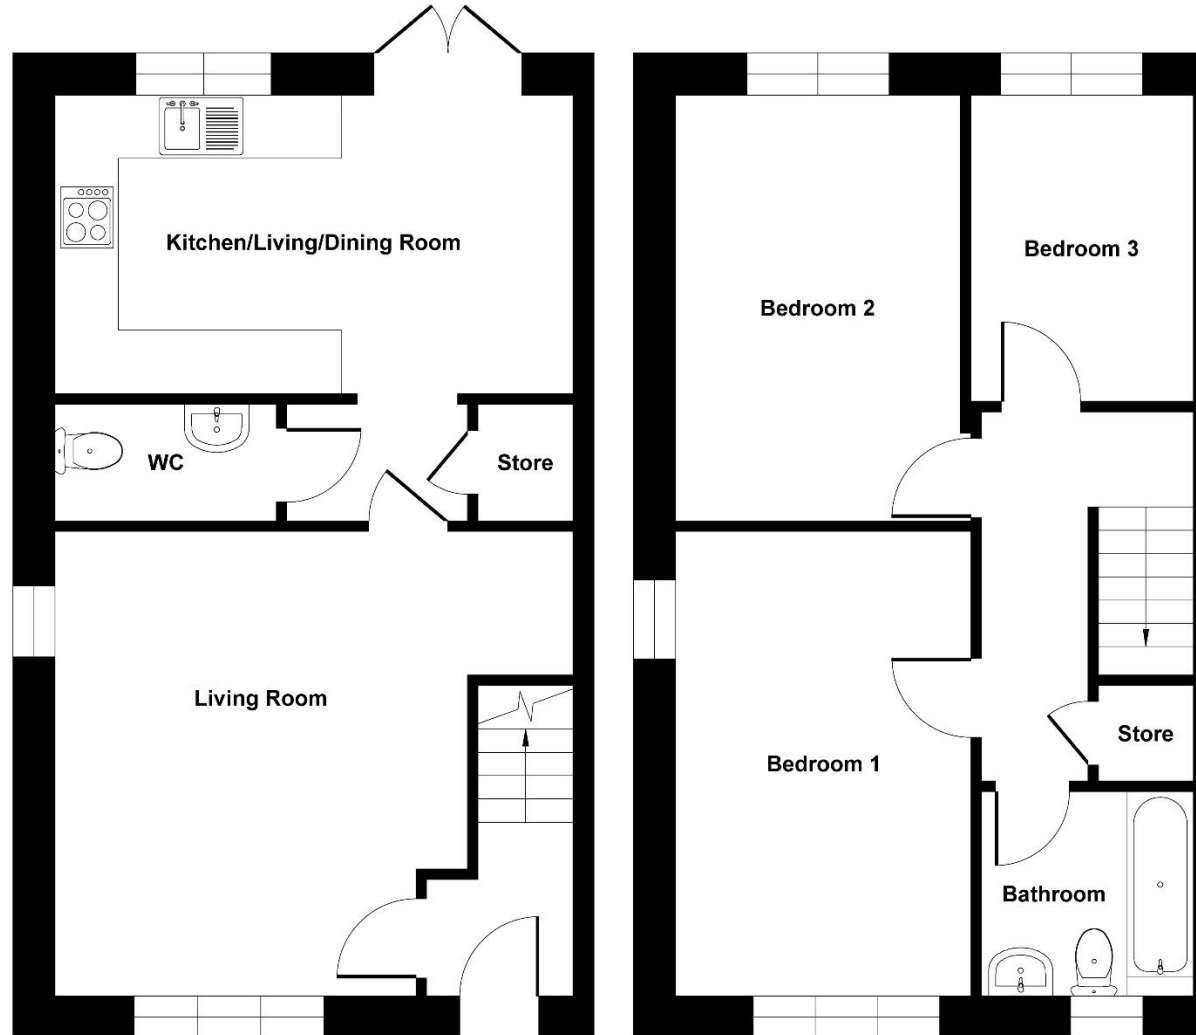

# F131 - 3 Bed Necton

**Ground Floor**  
Approximate Floor Area  
450 sq. ft  
(41.83 sq. m)

**First Floor**  
Approximate Floor Area  
450 sq. ft  
(41.83 sq. m)

**Approx. Gross Internal Floor Area 900 sq. ft / 83.66 sq. m**

Illustration for identification purposes only, measurements are approximate, not to scale.

Produced by Elements Property