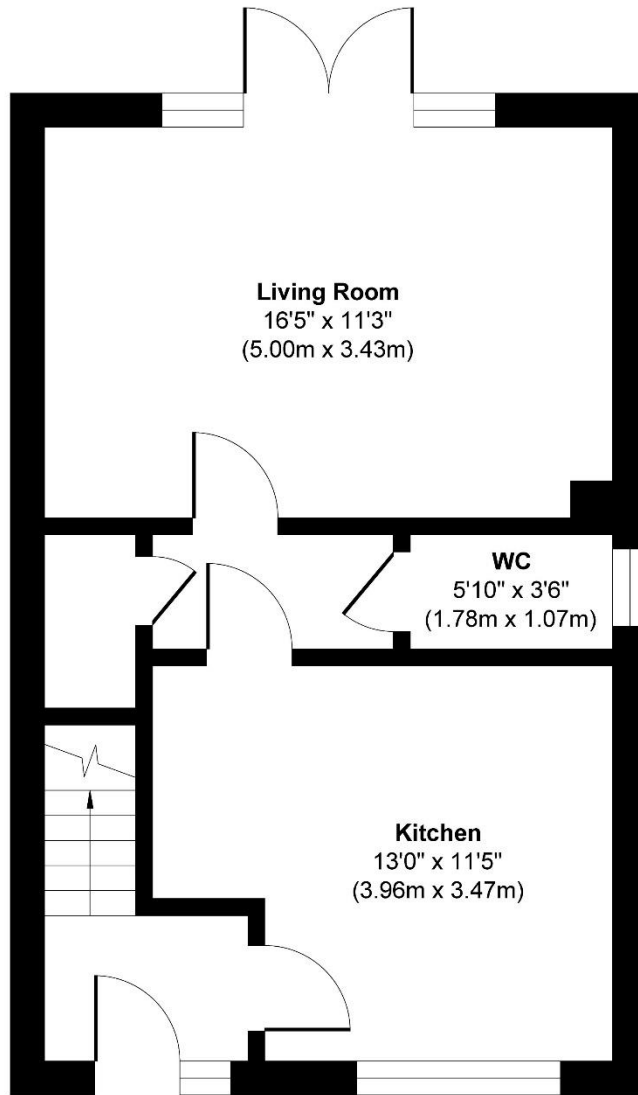

# THE CEDAR

**Ground Floor**  
Approximate Floor Area  
441 sq. ft  
(40.97 sq. m)

**First Floor**  
Approximate Floor Area  
441 sq. ft  
(40.97 sq. m)

**Approx. Gross Internal Floor Area 882 sq. ft / 81.94 sq. m**

Illustration for identification purposes only, measurements are approximate, not to scale.

Produced by Elements Property