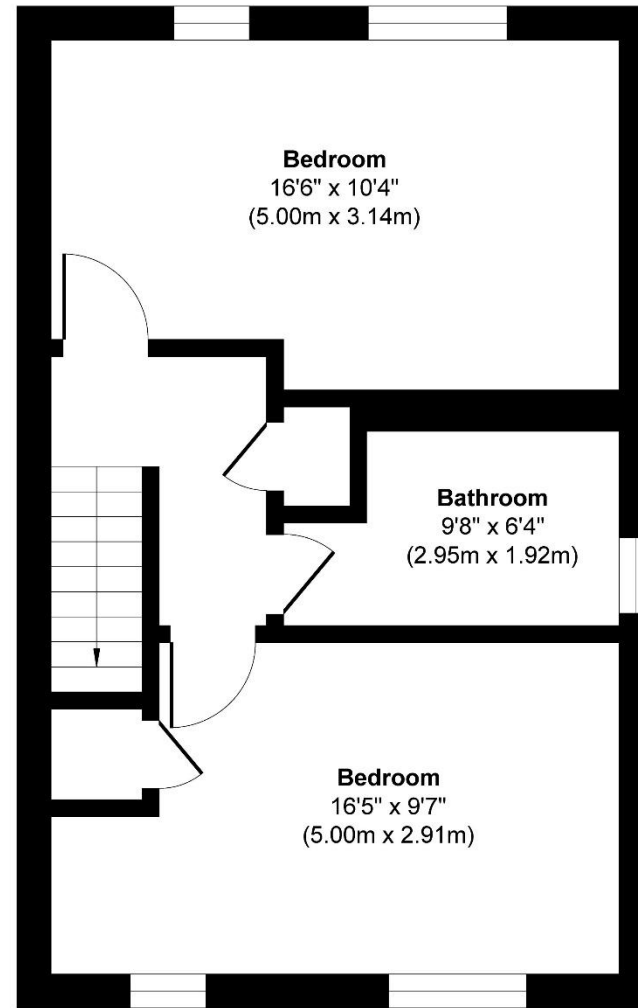

# THE CEDAR

**Ground Floor**  
Approximate Floor Area  
441 sq. ft  
(40.97 sq. m)

**First Floor**  
Approximate Floor Area  
441 sq. ft  
(40.97 sq. m)

**Approx. Gross Internal Floor Area 882 sq. ft / 81.94 sq. m**

Illustration for identification purposes only, measurements are approximate, not to scale.

Produced by Elements Property