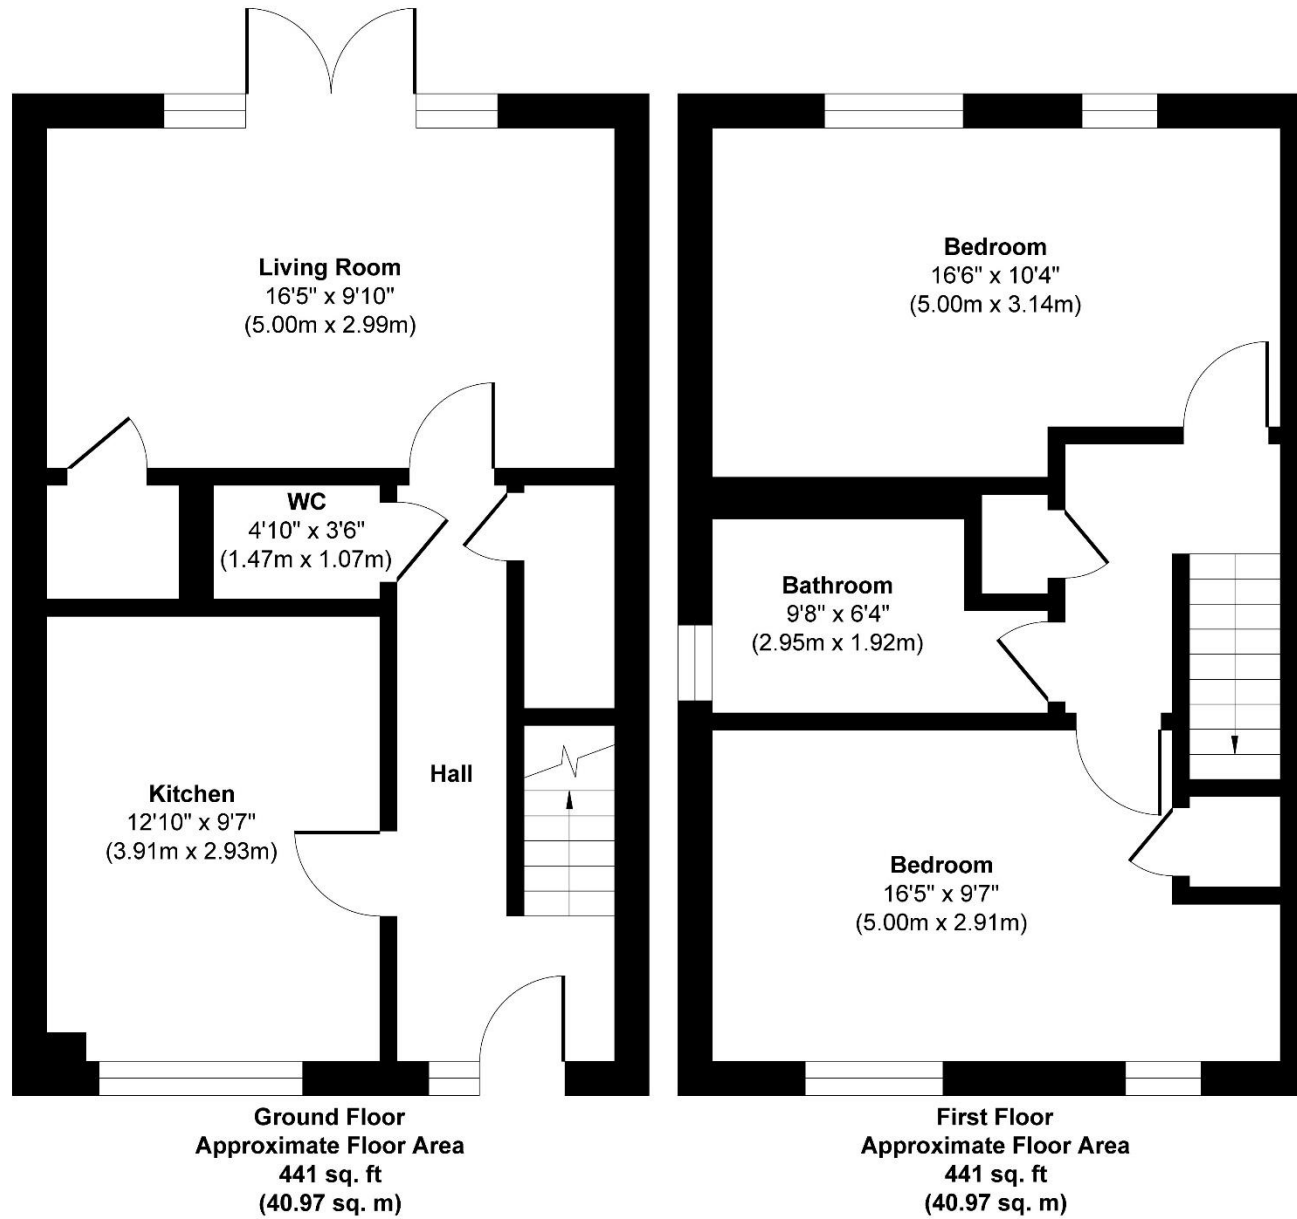

THE BRAMBLE

Approx. Gross Internal Floor Area 882 sq. ft / 81.94 sq. m

Illustration for identification purposes only, measurements are approximate, not to scale.

Produced by Elements Property