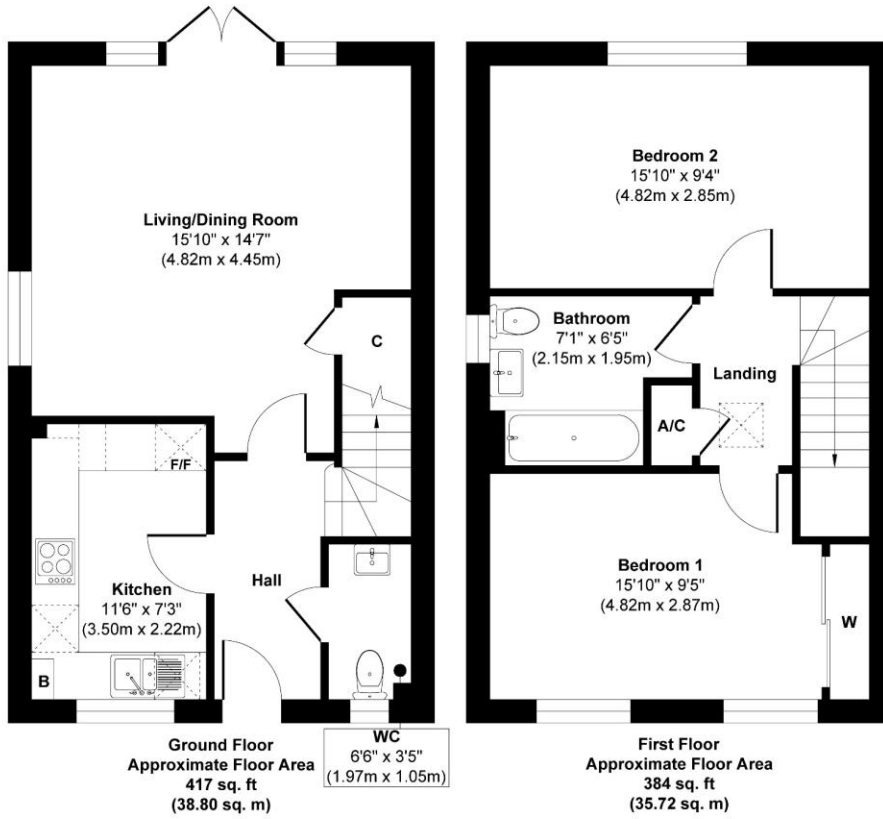

Plots 15 - Pavilion View, Elmstead

Approx. Gross Internal Floor Area 801 sq. ft / 74.52 sq. m

Illustration for identification purposes only, measurements are approximate, not to scale.
Produced by Elements Property