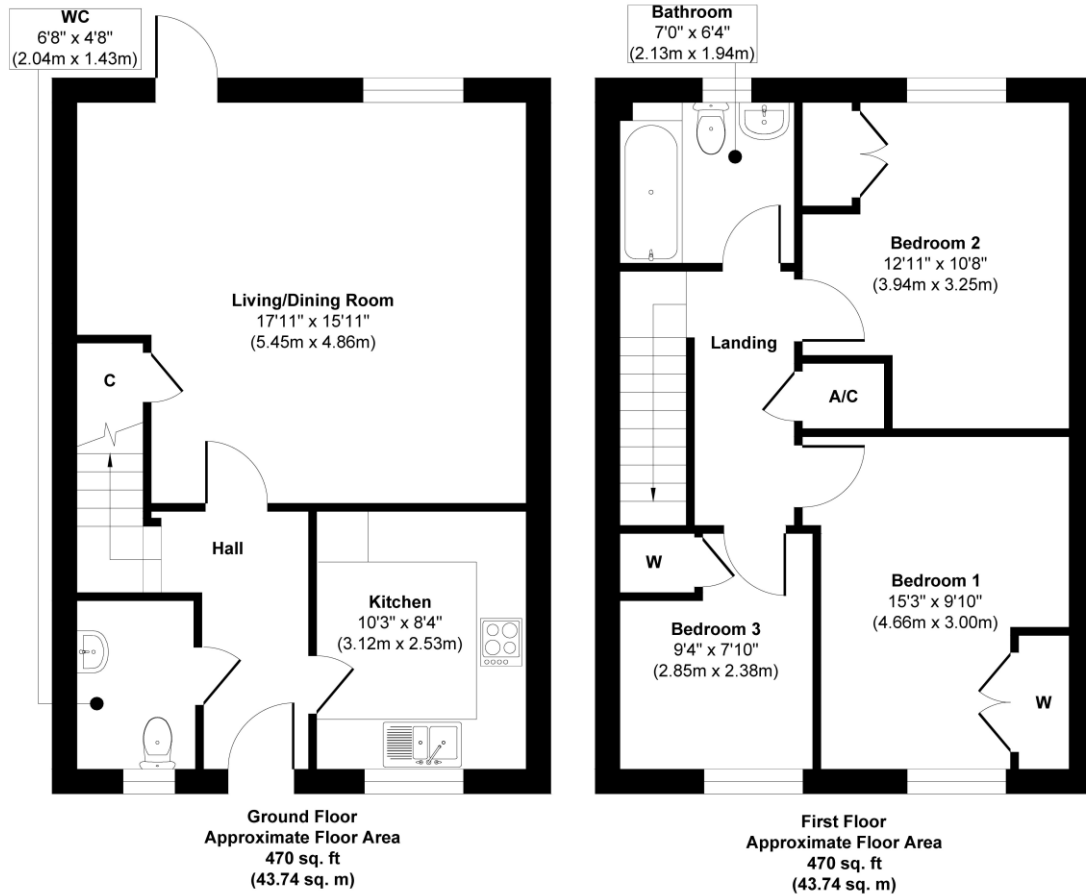

3 Bedroom Plots 154, 160, 161 & 162

Approx. Gross Internal Floor Area 940 sq. ft / 87.48 sq. m

Illustration for identification purposes only, measurements are approximate, not to scale.

Produced by Elements Property