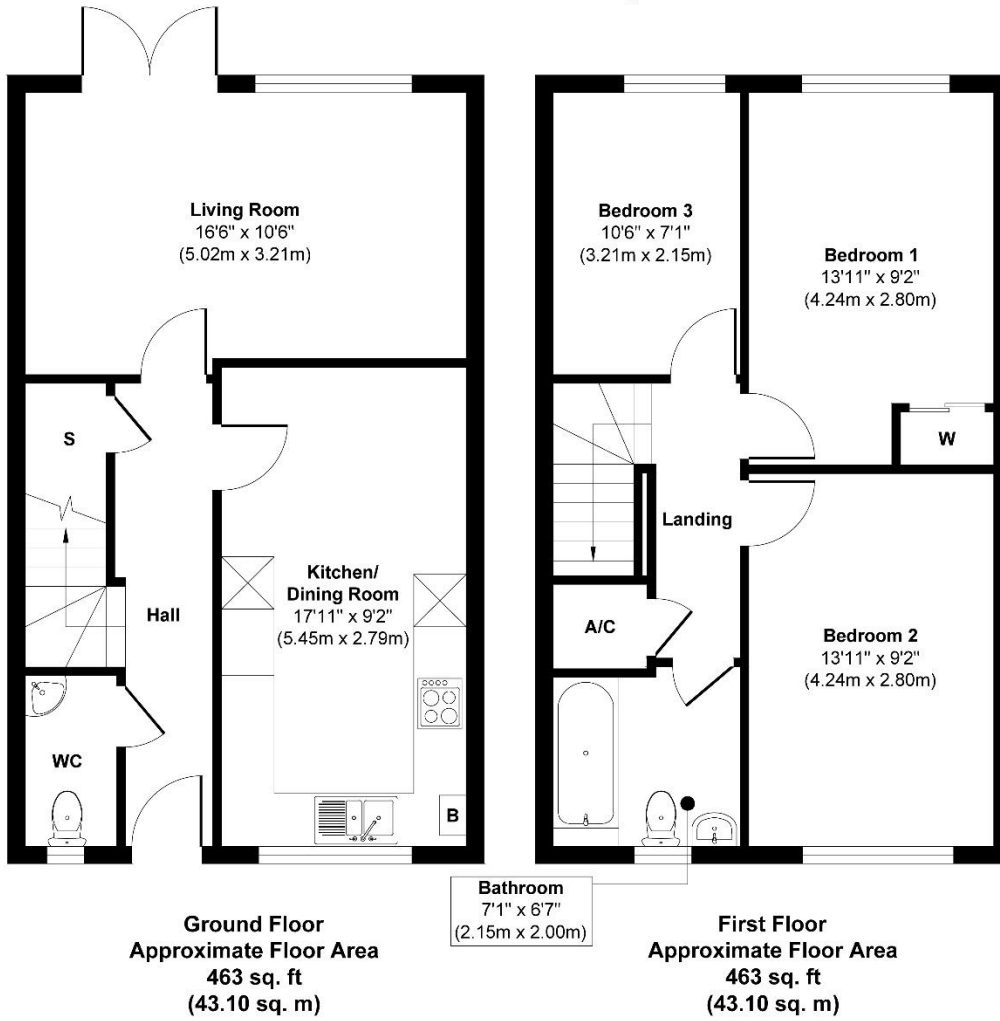

3BH - Williams Park, Wymondham

Approx. Gross Internal Floor Area 926 sq. ft / 86.20 sq. m

Illustration for identification purposes only, measurements are approximate, not to scale.
Produced by Elements Property