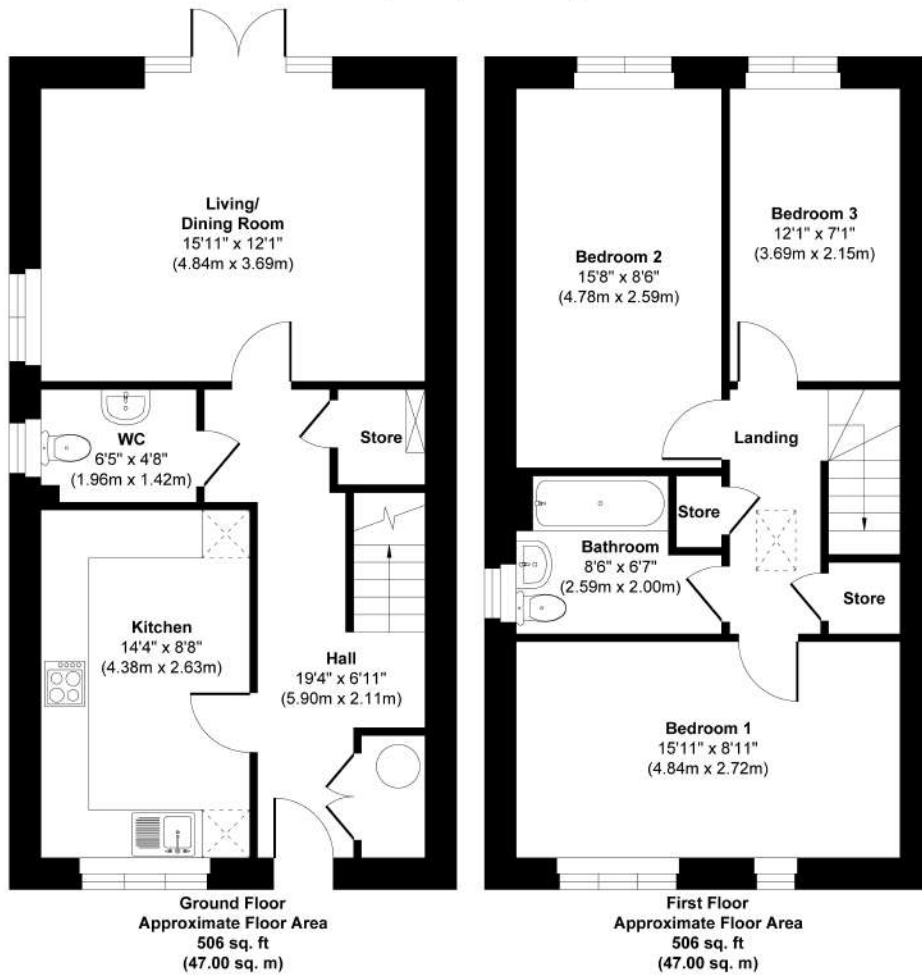

## Plots 35 (SDH) -Astley Place

**Approx. Gross Internal Floor Area 1012 sq. ft / 94.00 sq. m**

Illustration for identification purposes only, measurements are approximate, not to scale.

Produced by Elements Property