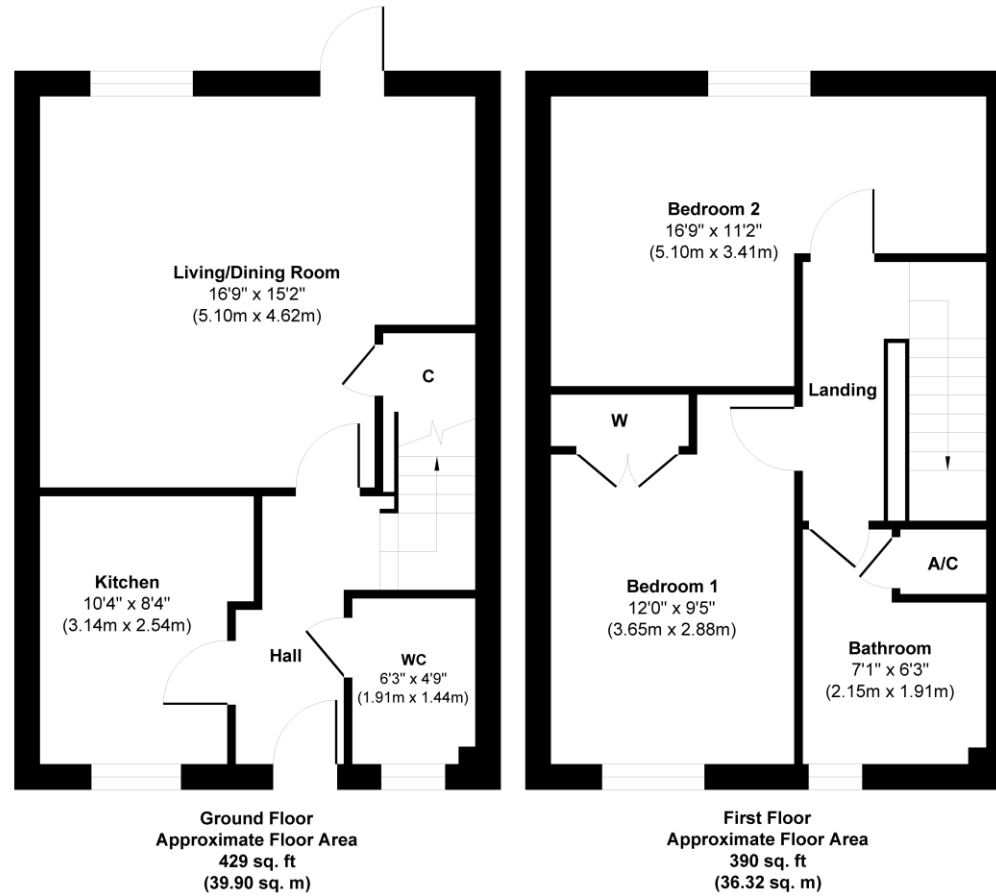

plots 46 Stowmarket

Approx. Gross Internal Floor Area 819 sq. ft / 76.22 sq. m

Illustration for identification purposes only, measurements are approximate, not to scale.

Produced by Elements Property