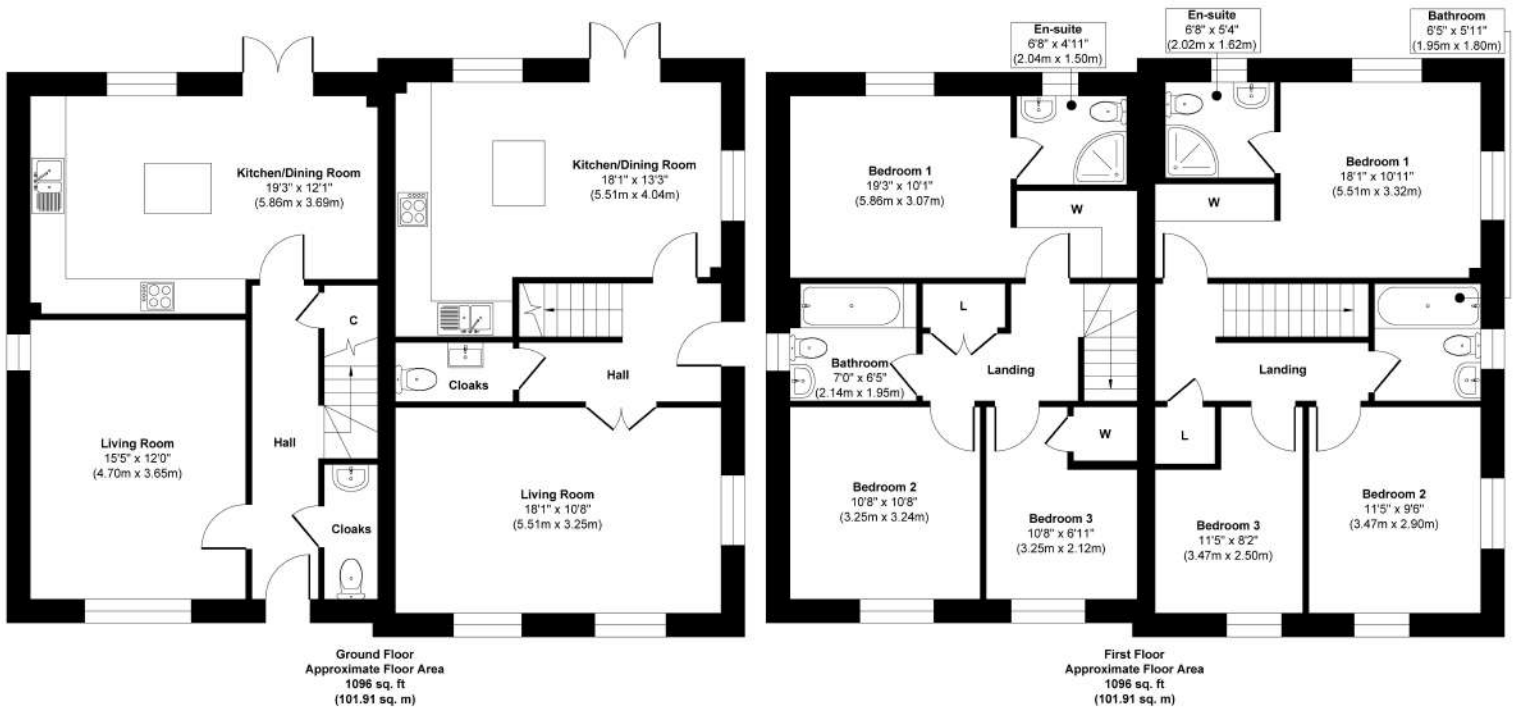

Greenfields Stowupland

Approx. Gross Internal Floor Area 2192 sq. ft / 203.82 sq. m

Illustration for identification purposes only, measurements are approximate, not to scale.

Produced by Elements Property