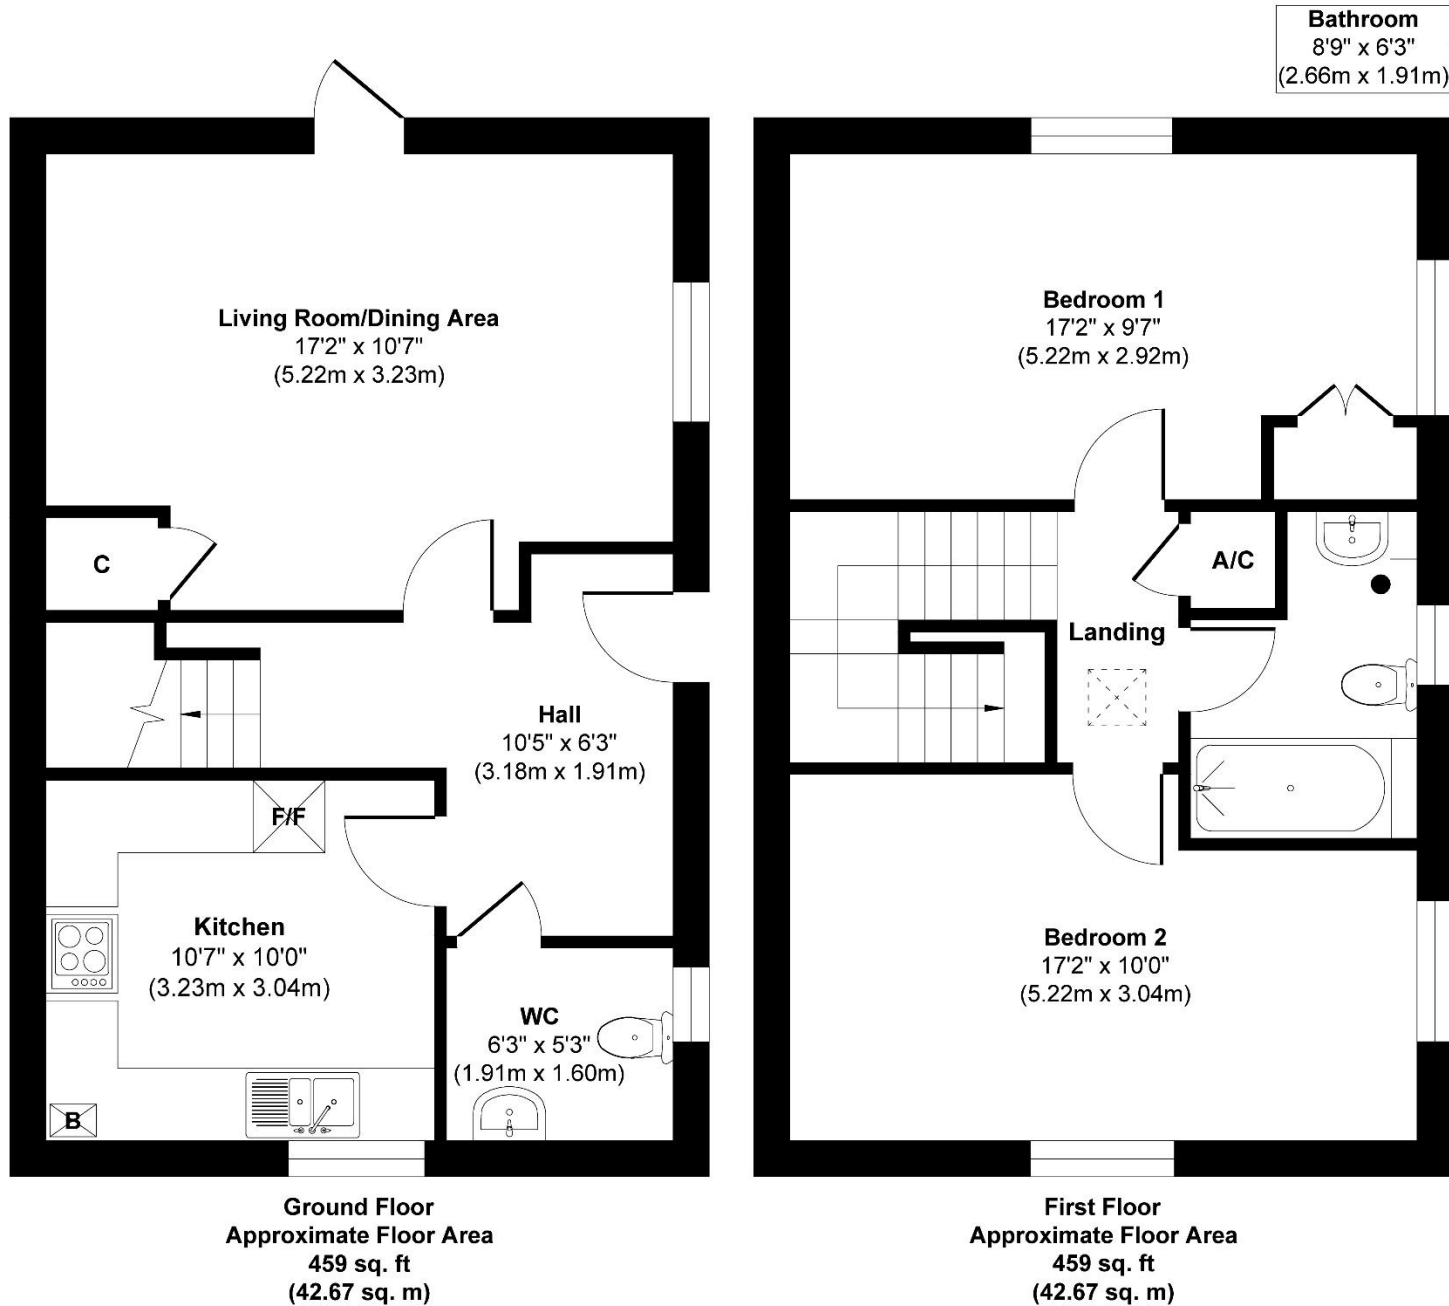

# 2 bed style A

**Approx. Gross Internal Floor Area 918 sq. ft / 85.34 sq. m**

Illustration for identification purposes only, measurements are approximate, not to scale.

Produced by Elements Property