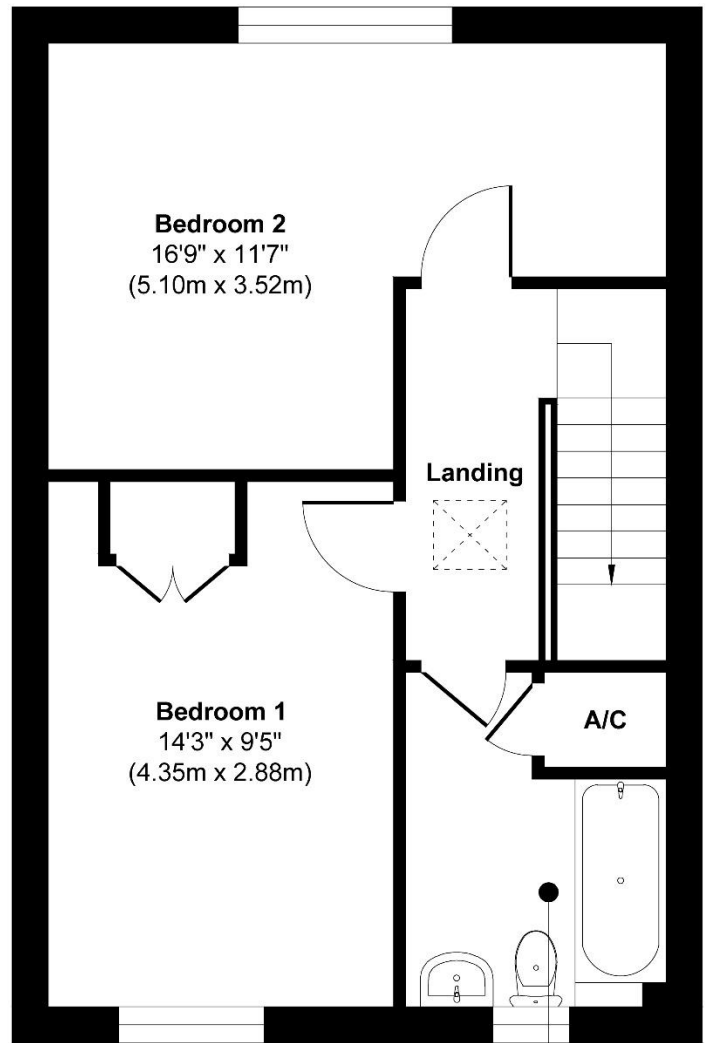

2 bed Style C

Ground Floor
Approximate Floor Area
436 sq. ft
(40.58 sq. m)

WC
6'3" x 4'9"
(1.91m x 1.44m)

First Floor
Approximate Floor Area
436 sq. ft
(40.58 sq. m)

Bathroom
9'1" x 7'1"
(2.76m x 2.15m)

Approx. Gross Internal Floor Area 872 sq. ft / 81.16 sq. m

Illustration for identification purposes only, measurements are approximate, not to scale

Produced by Elements Property