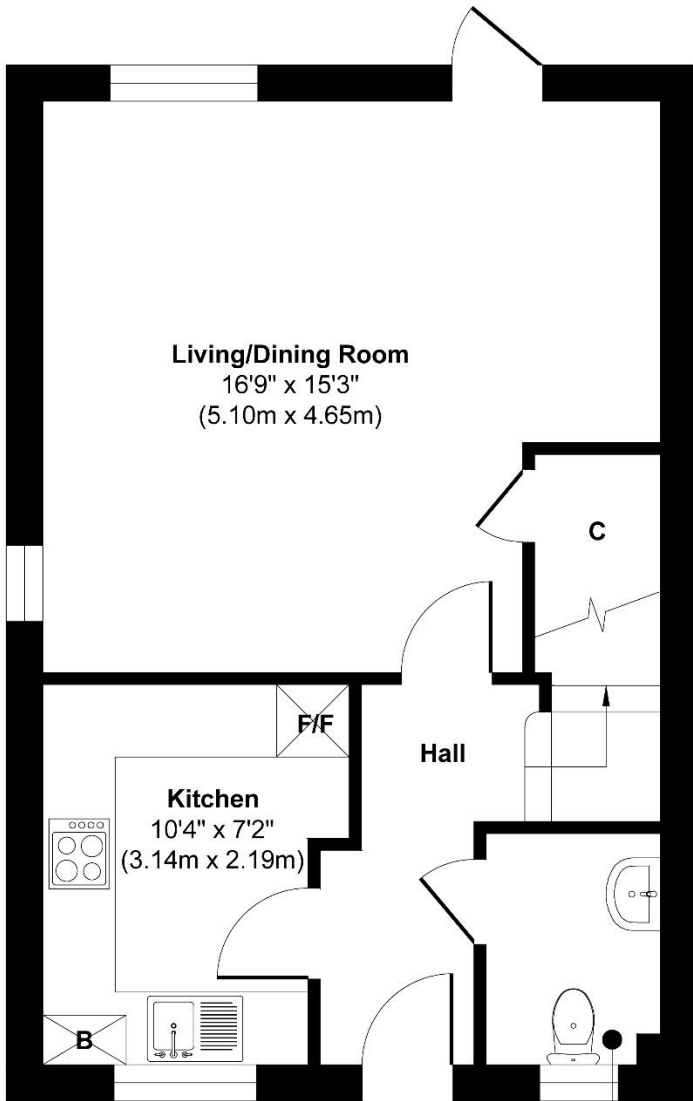

2 bed Style C

Ground Floor
Approximate Floor Area
436 sq. ft
(40.58 sq. m)

WC
6'3" x 4'9"
(1.91m x 1.44m)

First Floor
Approximate Floor Area
436 sq. ft
(40.58 sq. m)

Bathroom
9'1" x 7'1"
(2.76m x 2.15m)

Approx. Gross Internal Floor Area 872 sq. ft / 81.16 sq. m

Illustration for identification purposes only, measurements are approximate, not to scale

Produced by Elements Property