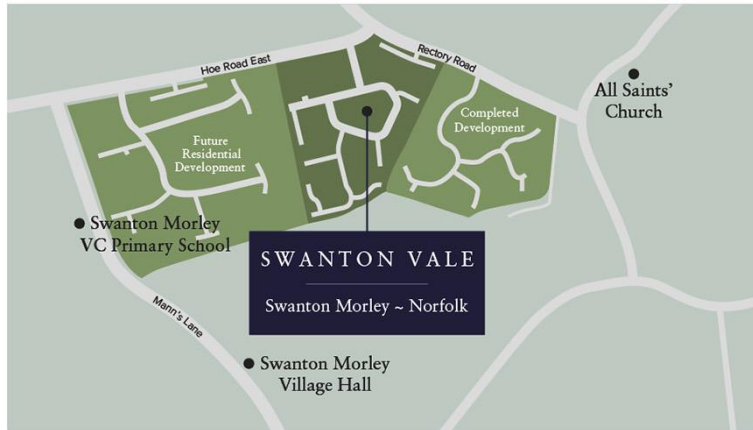

Swanton Vale.

SWANTON MORLEY, NORFOLK

Key

- | | |
|--|-------------------|
|  AFFORDABLE HOUSING | (b) BUNGALOWS |
|  SHARED OWNERSHIP | V VISITOR PARKING |
|  WILDFLOWER AREAS* | S/S SUBSTATION |
|  BIN COLLECTION LOCATIONS | (h) HANDED PLOT |