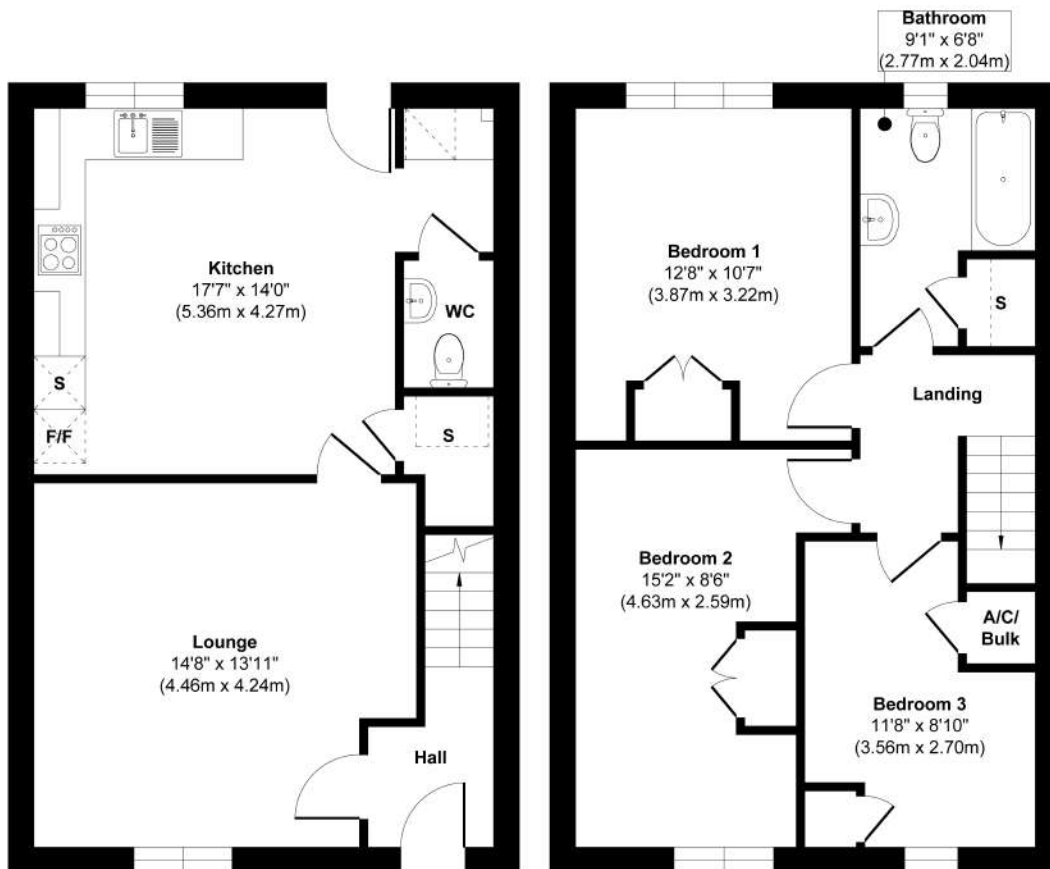

EA128 Sassoon – 52 – 1001SQFT

Ground Floor
Approximate Floor Area
500 sq. ft
(46.51 sq. m)

First Floor
Approximate Floor Area
500 sq. ft
(46.51 sq. m)

Approx. Gross Internal Floor Area 1001 sq. ft / 93.02 sq. m

Illustration for identification purposes only, measurements are approximate, not to scale.

Produced by Elements Property