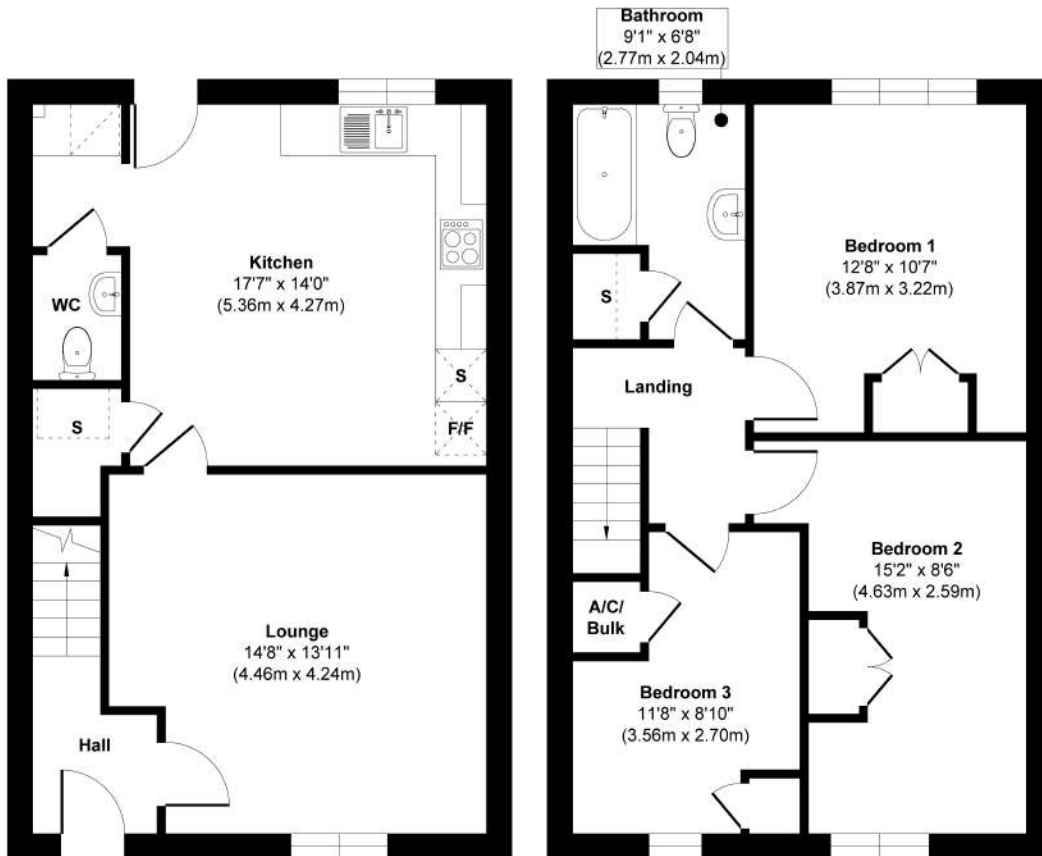

EA128 Sassoon – 53 – 1001SQFT

Ground Floor
Approximate Floor Area
500 sq. ft
(46.51 sq. m)

First Floor
Approximate Floor Area
500 sq. ft
(46.51 sq. m)

Approx. Gross Internal Floor Area 1001 sq. ft / 93.02 sq. m

Illustration for identification purposes only, measurements are approximate, not to scale.

Produced by Elements Property