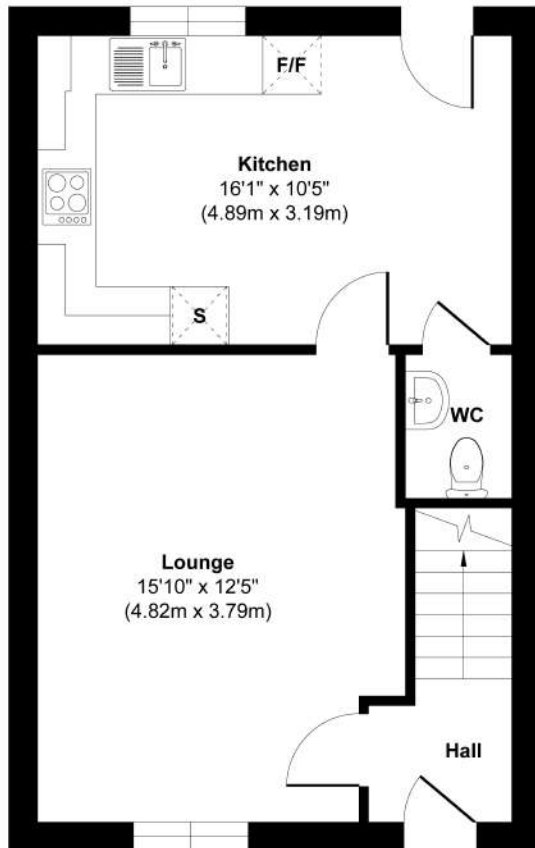

**EA128 Savage (4) – 45 – 850 SQFT – ET & MT 2 BH - Savage**

**Ground Floor**  
Approximate Floor Area  
425 sq. ft  
(39.50 sq. m)

**First Floor**  
Approximate Floor Area  
425 sq. ft  
(39.50 sq. m)

**Approx. Gross Internal Floor Area 850 sq. ft / 79.00 sq. m**

Illustration for identification purposes only, measurements are approximate, not to scale.

Produced by Elements Property