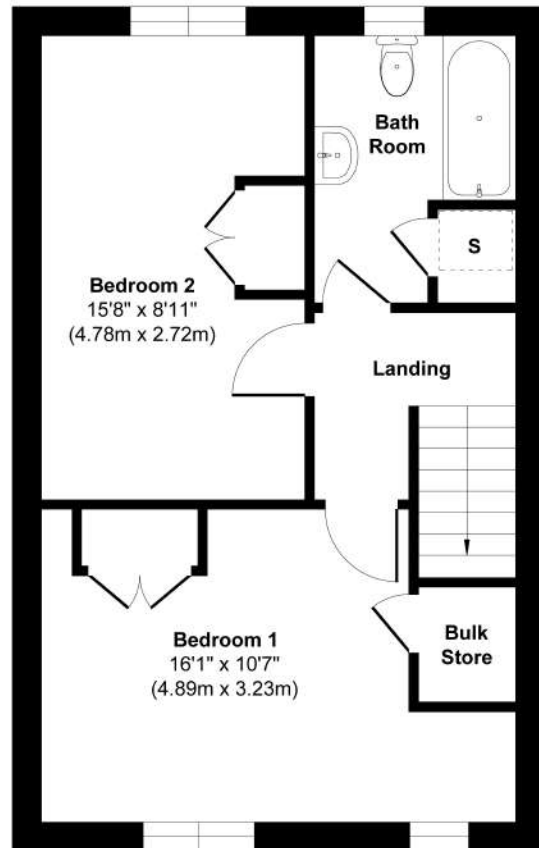

**EA128 Savage (4) – 45 – 850 SQFT – ET & MT 2 BH - Savage**

**Ground Floor**  
Approximate Floor Area  
425 sq. ft  
(39.50 sq. m)

**First Floor**  
Approximate Floor Area  
425 sq. ft  
(39.50 sq. m)

**Approx. Gross Internal Floor Area 850 sq. ft / 79.00 sq. m**

Illustration for identification purposes only, measurements are approximate, not to scale.

Produced by Elements Property