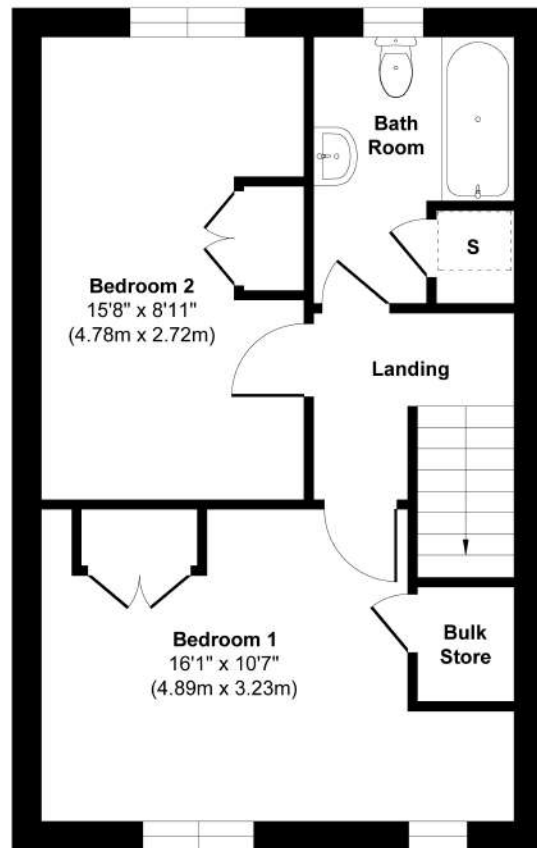

**EA128 Savage (4) – 47 – 850 SQFT – ET & MT 2 BH - Savage**

**Ground Floor**  
Approximate Floor Area  
425 sq. ft  
(39.50 sq. m)

**First Floor**  
Approximate Floor Area  
425 sq. ft  
(39.50 sq. m)

**Approx. Gross Internal Floor Area 850 sq. ft / 79.00 sq. m**

Illustration for identification purposes only, measurements are approximate, not to scale.

Produced by Elements Property