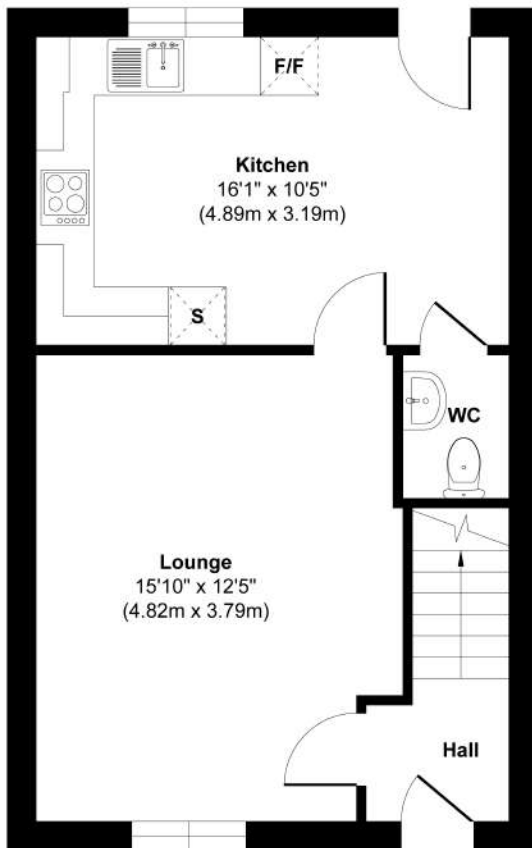

**EA128 Savage (4) – 47 – 850 SQFT – ET & MT 2 BH - Savage**

**Ground Floor**  
Approximate Floor Area  
425 sq. ft  
(39.50 sq. m)

**First Floor**  
Approximate Floor Area  
425 sq. ft  
(39.50 sq. m)

**Approx. Gross Internal Floor Area 850 sq. ft / 79.00 sq. m**

Illustration for identification purposes only, measurements are approximate, not to scale.

Produced by Elements Property