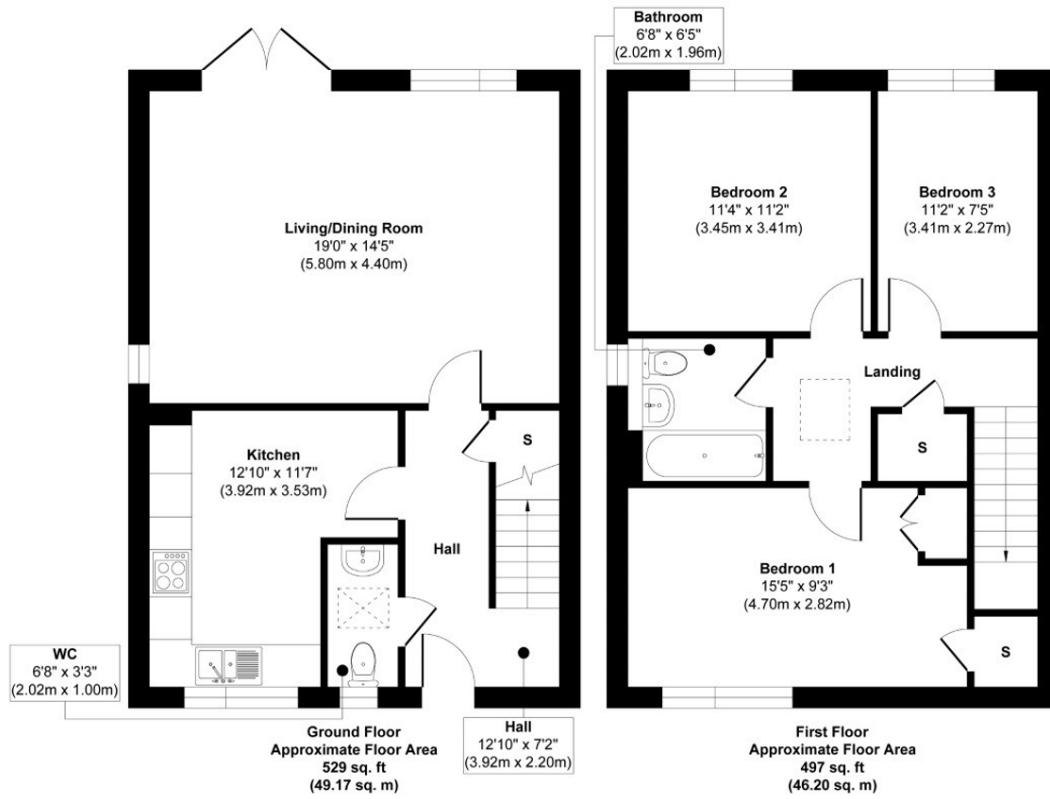

Three Squirrels, East Harling

Approx. Gross Internal Floor Area 1026 sq. ft / 95.37m